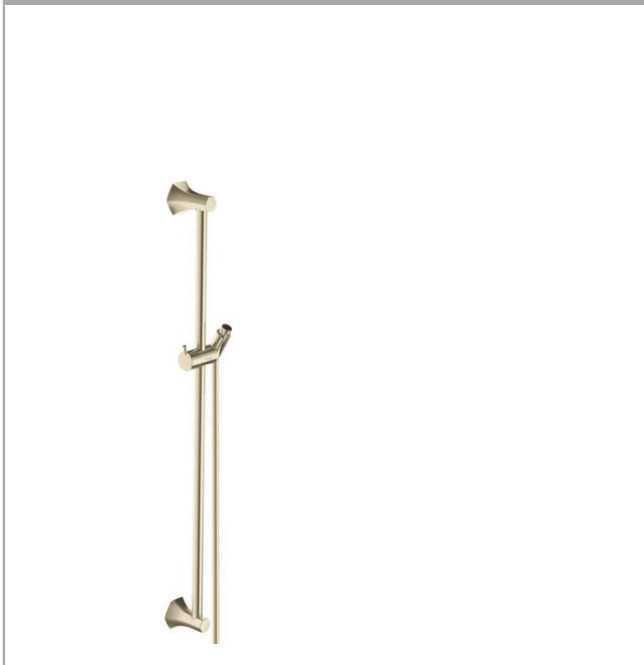

Locarno

Wallbar, 24"

Finishes : **polished nickel** Part no. : **04829830**

Description

Features

- Consists of: Wallbar, Handshower hose, Slider
- hose nut: For shower hoses with conical nut on both sides
- Angle-adjustable holder pivots left and right, slides easily and locks in place
- Includes: Wallbar, Assembly instructions, Mounting Material

Product image