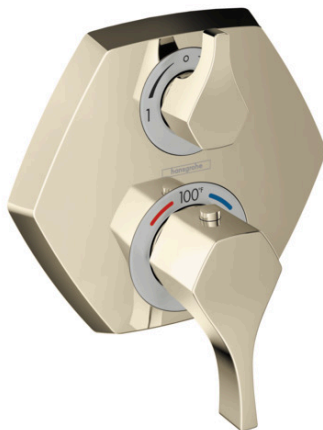

Locarno

Thermostatic Trim with Volume Control

Finishes : **polished nickel** Part no. : **04821830**

Description

Features

- Consists of: Thermostatic Trim
- Volume control for 1 outlet
- Flow: 6.0 GPM (22.7 L/Min)
- Thermostatic cartridge
- Anti-scald 100° safety stop
- Optimized for water-efficient shower products
- Mounting Material, Assembly instructions
- Does not include: Rough

Product image

Scale drawing