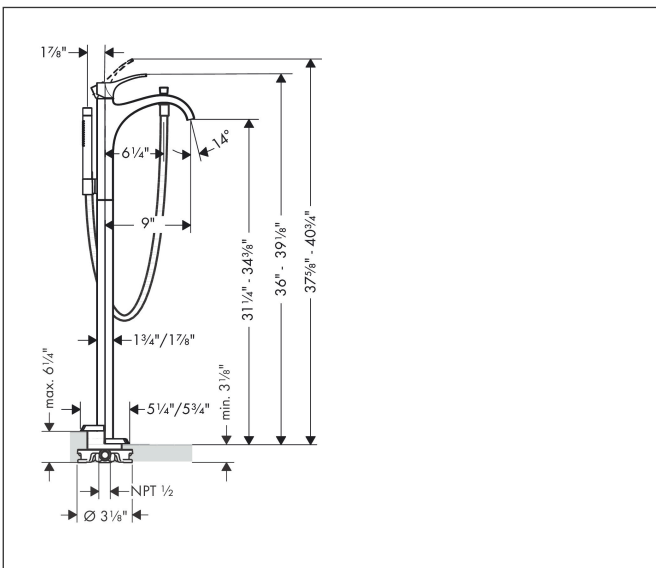

Brand hansgrohe
Art. Name **Locarno** Freestanding Tub Filler Trim with 1.75 GPM Handshower
Art. Nr. 04818000
Surface Chrome
Pos. 1

Product Picture

Features

- Consists of: Freestanding tub filler, baton handshower, shower hose, shower holder
- Spray type handshower: Rain, IntenseRain
- Maximum flow rate (at 3 bar): 19.9 l/min
- Flow rate of handshower (at 3 bar): 6.6 l/min
- Ceramic cartridge
- Diverter with automatic resetting
- Non-return valve

Drawing

Spray Types