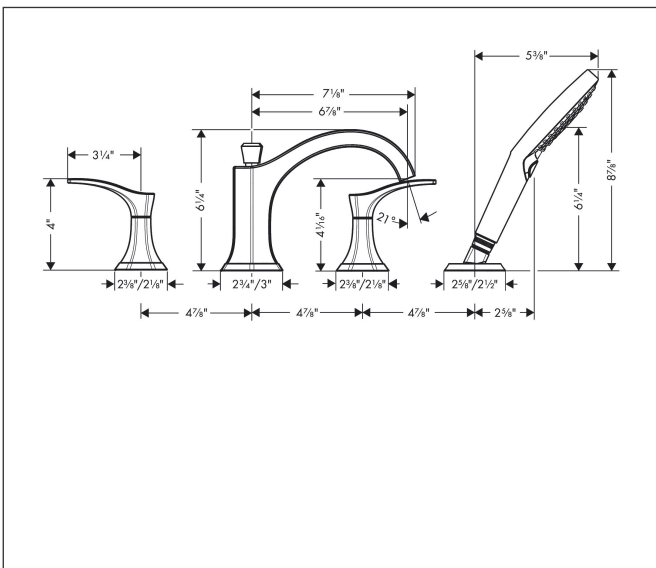

Brand hansgrohe
 Art. Name **Locarno** 4-Hole Roman Tub Set Trim with 1.75 GPM Handshower
 Art. Nr. 04817000
 Surface Chrome
 Pos. 1

Product Picture

Features

- Consists of: 4-hole Roman tub set trim, Handshower, shower hose, shower holder
- Spray type handshower: PowderRain, Rain, Whirl
- Maximum flow rate (at 3 bar): 22.7 l/min
- Flow rate of handshower (at 3 bar): 6.6 l/min
- Ceramic valves 90°
- Diverter with automatic resetting
- Non-return valve

Drawing

Spray Types