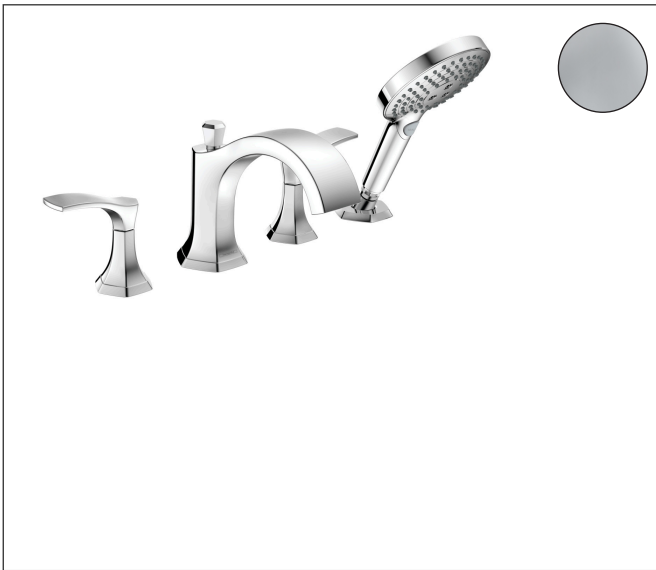

Brand hansgrohe
 Art. Name **Locarno** 4-Hole Roman Tub Set Trim with 1.75 GPM Handshower
 Art. Nr. 04817000
 Surface Chrome
 Pos. 1

Product Picture

Features

- Consists of: 4-hole Roman tub set trim, Handshower, shower hose, shower holder
- Spray type handshower: PowderRain, Rain, Whirl
- Maximum flow rate (at 3 bar): 22.7 l/min
- Flow rate of handshower (at 3 bar): 6.6 l/min
- Ceramic valves 90°
- Diverter with automatic resetting
- Non-return valve

Drawing

Spray Types