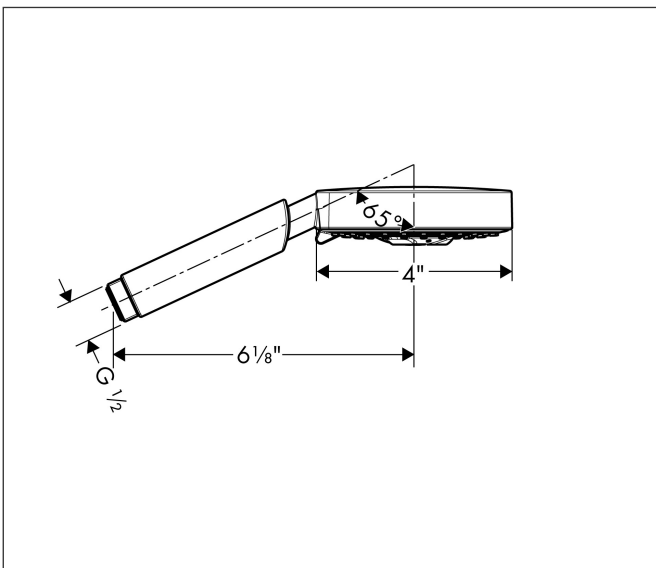

Drawing

Technology

Spray Types