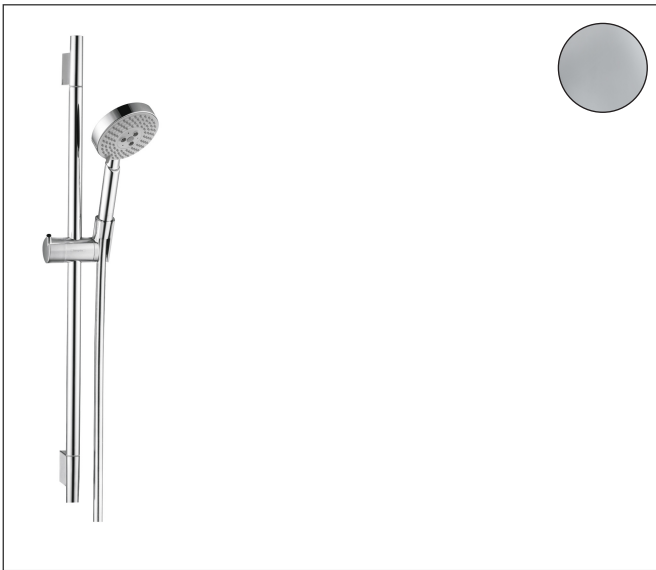

Brand hansgrohe  
 Art. Name **Raindance S** Wallbar Set 120 3-Jet 24", 2.5 GPM  
 Art. Nr. 04266000  
 Surface Chrome  
 Pos. 1

## Product Picture

## Features

- Consists of: Handshower, shower bar, shower hose, Slider
- Spray pattern: RainAir, Whirl, BalanceAir
- Angle-adjustable holder pivots left and right, slides easily and locks in place.
- Maximum flow rate (at 3 bar): 9.5 l/min
- Wall-mounted: screw fastening
- Pipe length: 718 mm
- Shower bar diameter: 22 mm
- Pivot connector prevents hose from tangling