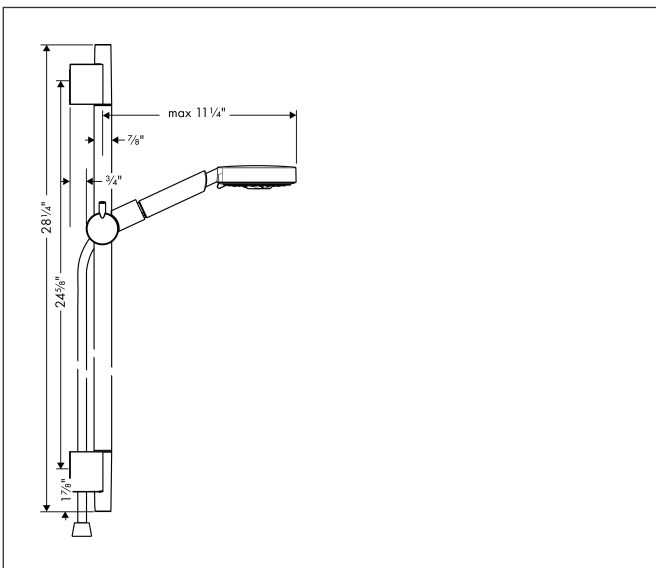

Drawing

Technology

Spray Types