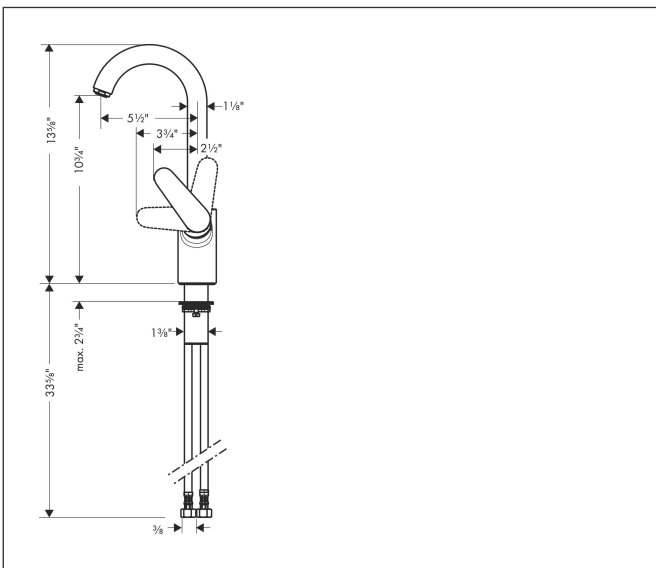

Drawing

Technology

Spray Types