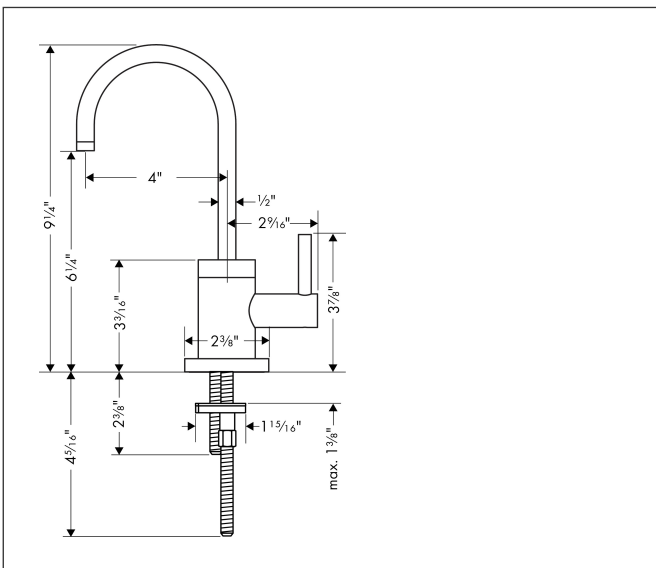

Brand hansgrohe
 Art. Name **Talis S** Beverage Faucet, 1.5 GPM
 Art. Nr. 04301000
 Surface Chrome
 Pos. 1

Product Picture

Features

- Swivel range 360°
- Laminar spray
- Deck-mounted
- For cold water connection
- Maximum flow rate (at 3 bar): 5.7 l/min
- Ceramic cartridge
- Copper pipe connections
- Single handle kitchen faucet, connection hoses, fixation set, installation manual

Drawing

Technology

Spray Types