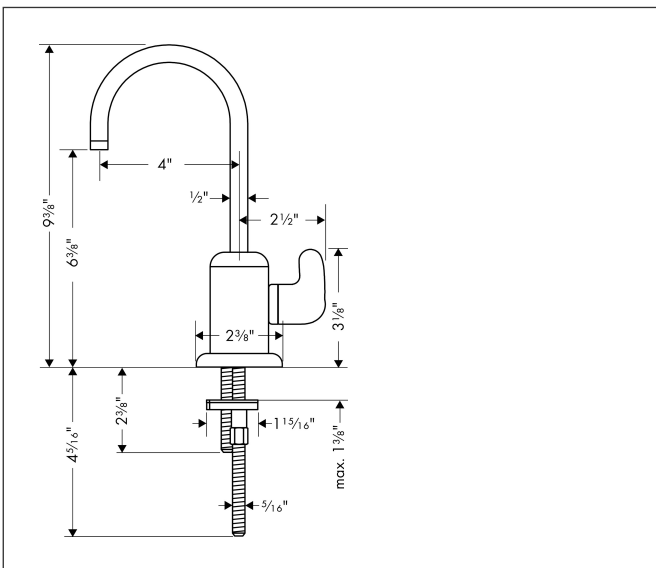

Drawing

Technology

Spray Types