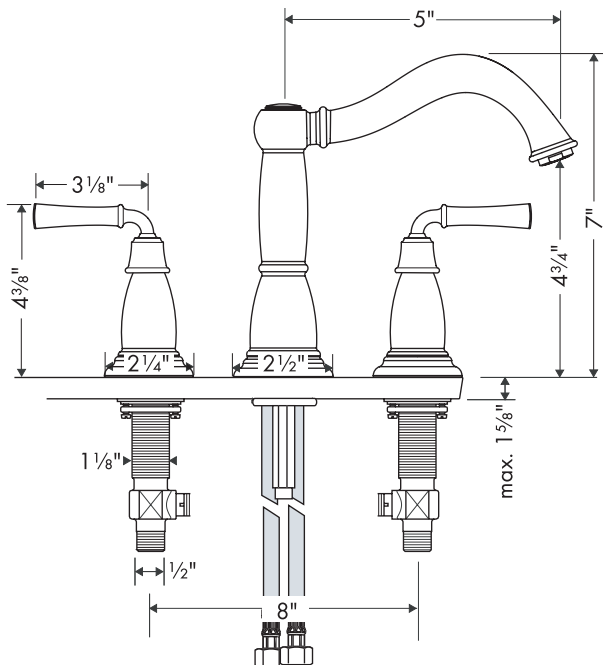

# Tango C Widespread Lavatory Faucet

04270XX1

**ECO  
RIGHT**

## Product Features

- New handle style
- Solid brass
- 90° Ceramic cartridges
- Flexible connection hoses accommodate a variety of installations
- Cascade no-clog aerator
- 1.5 gpm max.
- Includes pop-up drain

## Installation Notes

- Requires 1/2" supply lines

The measurements shown are for reference only.

Products and specifications shown are subject to change without notice.

Specification sheet revised 8/2009