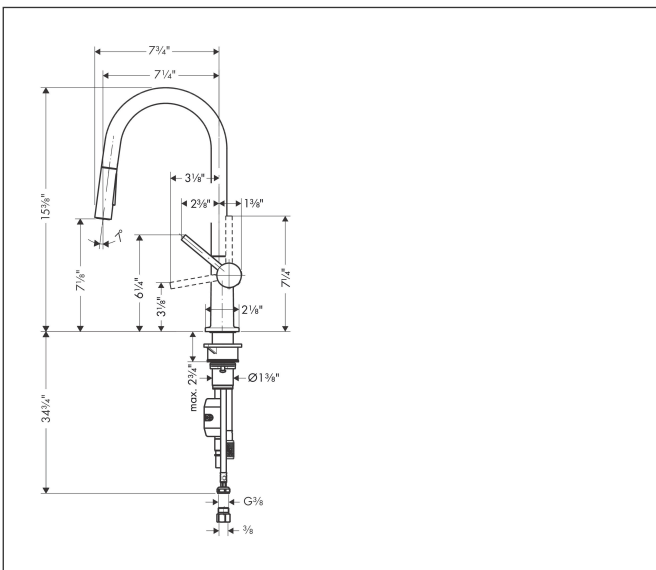

Brand hansgrohe
 Art. Name **Talis N** HighArc Kitchen Faucet, A-Style 2-Spray Pull-Down, 1.75 GPM
 Art. Nr. 72846001
 Surface Chrome
 Pos. 1

Product Picture

Drawing

Features

- Swivel range adjustable in 4 steps 60°, 110°, 150° or 360°
- Aerated spray, shower spray
- Lockable shower spray, spray returns through pressing spray diverter and spray returns automatically through handle closing
- MagFit magnetic shower holder
- Deck-mounted
- Maximum flow rate (at 3 bar): 6.6 l/min
- Ceramic cartridge
- G ³/₈ hose connections
- Integrated non-return valve
- Extension length up to 50 cm
- Single handle kitchen faucet, connection hoses, fixation set, installation manual, Single handle kitchen faucet, connection hoses, fixation set, installation manual