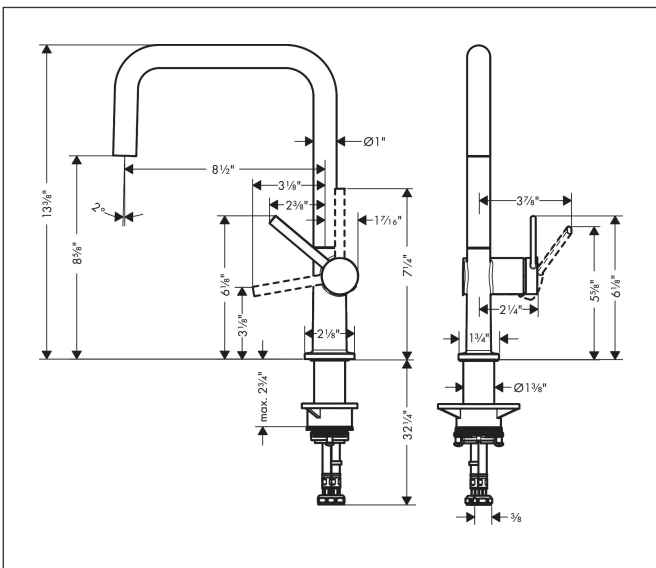

Brand hansgrohe
 Art. Name **Talis N** Kitchen Faucet, U-Style 1-Spray, 1.75 GPM
 Art. Nr. 72806001
 Surface Chrome
 Pos. 1

Product Picture

Drawing

Features

- Swivel range adjustable in 4 steps 60°, 110°, 150° or 360°
- Aerated spray
- Deck-mounted
- Maximum flow rate (at 3 bar): 6.6 l/min
- Ceramic cartridge
- G 3/8 hose connections
- Single handle kitchen faucet, connection hoses, fixation set, installation manual