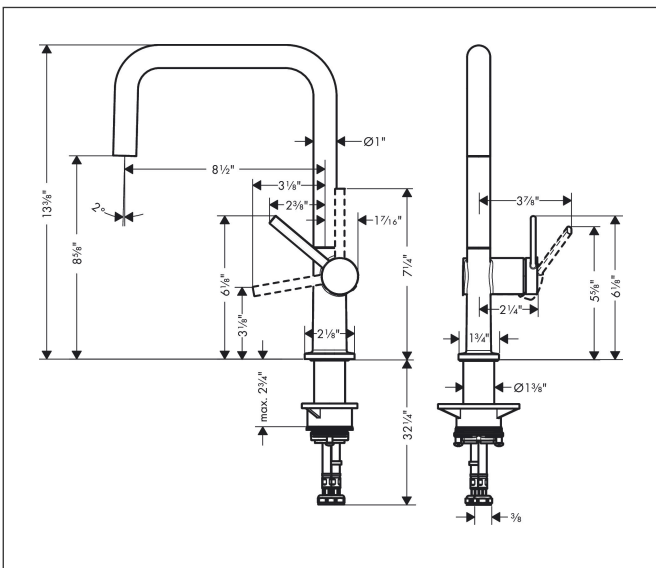

Brand hansgrohe
 Art. Name **Talis N** Kitchen Faucet, U-Style 1-Spray, 1.75 GPM
 Art. Nr. 72806251
 Surface Brushed Gold Optic
 Pos. 1

Product Picture

Drawing

Features

- Swivel range adjustable in 4 steps 60°, 110°, 150° or 360°
- Aerated spray
- Deck-mounted
- Maximum flow rate (at 3 bar): 6.6 l/min
- Ceramic cartridge
- G 3/8 hose connections
- Single handle kitchen faucet, connection hoses, fixation set, installation manual