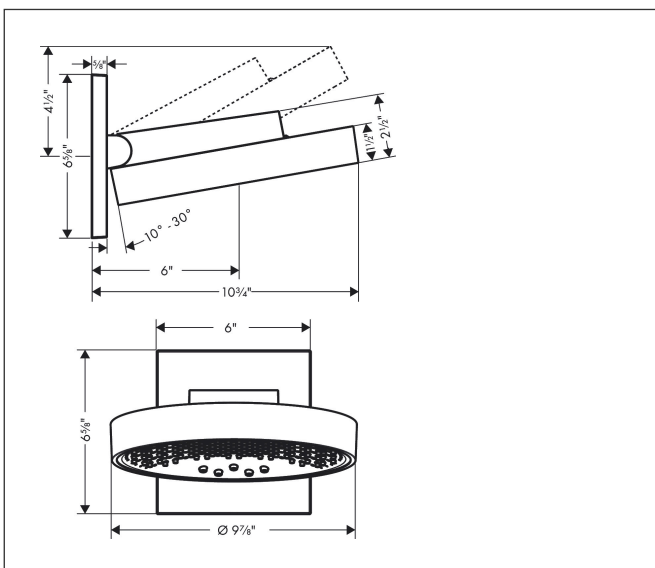

Brand hansgrohe
 Art. Name **Rainfinity** Showerhead 250 3-Jet with Wall Connector Trim, 2.5 GPM
 Art. Nr. 26232701
 Surface matte white
 Pos. 1

Product Picture

Features

- Consists of: Showerhead, wall connector, Green Diverter
- shower head size: 250 mm
- Spray modes: PowderRain, Intense PowderRain, RainStream
- Select button on thermostat
- projection 273 mm
- middle spray disc: 151 mm
- Spray face surface: graphite
- Showerarm vertically inclinable by 10-30°
- Flow: 2.5 GPM (9.5 L/Min)
- Requires 3 supply lines
- Showerhead removable for cleaning

Drawing

Technology

Spray Types