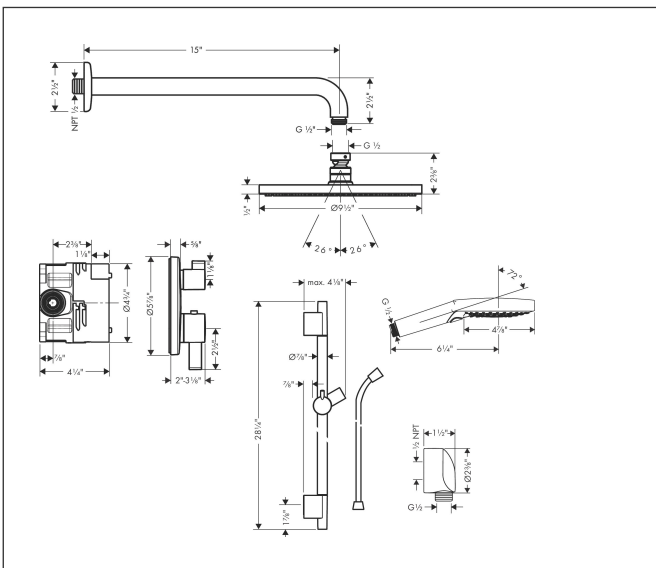

Brand	hansgrohe
Art. Name	<b>Raindance S</b> Thermostatic Showerhead/Wallbar Set with Rough, 2.5 GPM
Art. Nr.	04915000
Surface	Chrome
Pos.	1

## Product Picture

## Drawing

## Features

- Consists of: overhead shower, Handshower, shower bar, shower arm, wall outlet, Thermostat, base set, shower hose
- Showerhead size: 240 mm
- Spray type overhead shower: PowderRain
- Spray type handshower: PowderRain, Rain, Whirl
- Maximum flow rate (at 3 bar): 9.5 l/min
- Handshower holder of plastic
- Profile pipe: round
- Pivot connector prevents hose from tangling
- Use of outlets: Volume control and diverter for 2 outlets