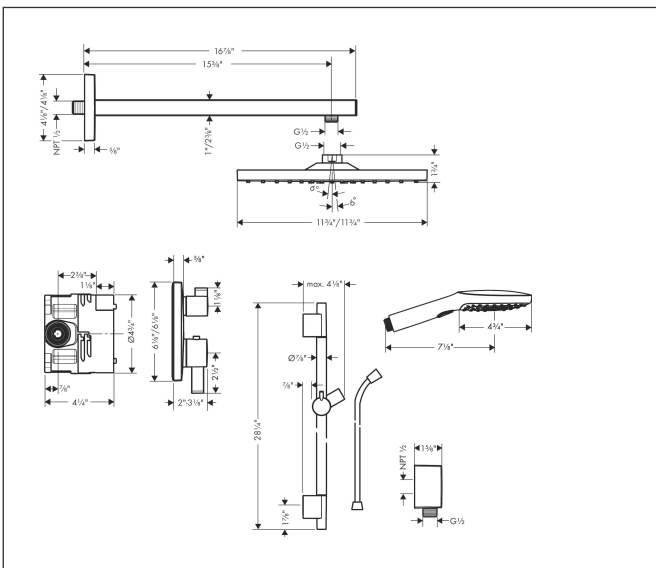

Brand hansgrohe
 Art. Name **Raindance E** Thermostatic Showerhead/Wallbar Set with Rough, 2.0 GPM
 Art. Nr. 04914000
 Surface Chrome
 Pos. 1

Product Picture

Features

- Consists of: overhead shower, Handshower, shower bar, shower arm, Thermostat, base set, wall outlet, shower hose
- Showerhead size: 300 x 300 mm
- Spray type overhead shower: Rain
- Spray type handshower: RainAir, Rain, Whirl
- Maximum flow rate (at 3 bar): 7.6 l/min
- Handshower holder of plastic
- Profile pipe: round
- Pivot connector prevents hose from tangling
- Use of outlets: Volume control and diverter for 2 outlets

Drawing

Technology

Spray Types