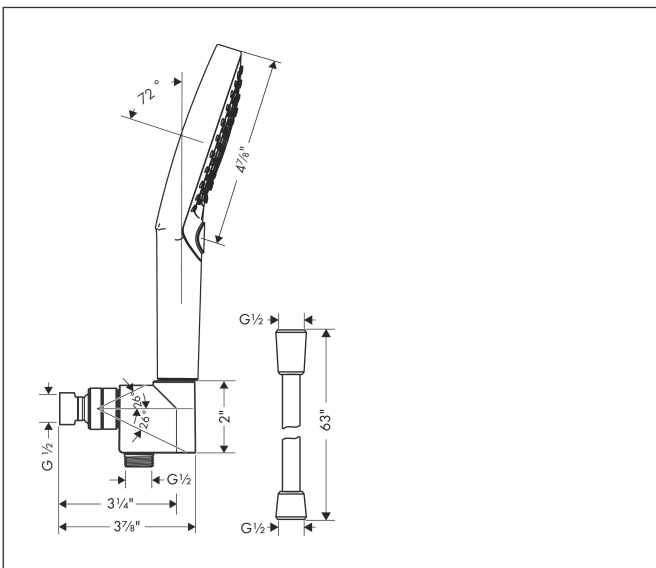

Brand hansgrohe
 Art. Name **Raindance Select S** Handshower Set 120 3-Jet PowderRain, 2.5 GPM
 Art. Nr. 04913000
 Surface Chrome
 Pos. 1

Product Picture

Features

- Consists of: Handshower, shower holder, shower hose
- Spray pattern: PowderRain, Rain, Whirl
- Convenient spray selection via Select button
- Maximum flow rate (at 3 bar): 9.5 l/min
- Pivot connector prevents hose from tangling
- Inclination angle can be adjusted by 26°
- Rinseable screen seal

Drawing

Technology

Spray Types