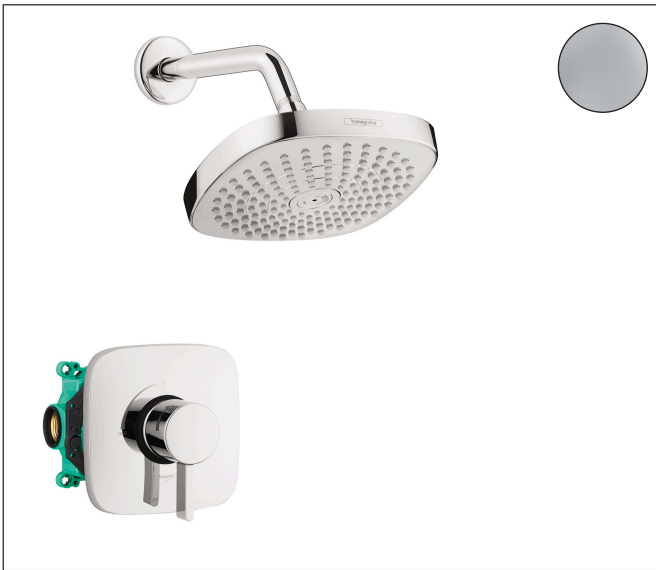

Brand hansgrohe
 Art. Name **Croma Select E** Pressure Balance Shower Set with Rough, 2.0 GPM
 Art. Nr. 04911000
 Surface Chrome
 Pos. 1

Product Picture

Features

- Consists of: overhead shower, showerarm, single handle shower mixer, base set
- Showerhead size: 187 x 187 mm
- Spray pattern: Rain, IntenseRain
- Spray type alternation: Select button on overhead shower
- Ball-joint: angle-adjustable showerhead
- Maximum flow rate (at 3 bar): 7.6 l/min
- Use of outlets: Temperature and volume control for 1 outlet

Drawing

Technology

Spray Types

Brand hansgrohe
 Art. Name **Croma Select E** Pressure Balance Shower Set with Rough, 2.0 GPM
 Art. Nr. 04911000
 Surface Chrome
 Pos. 1

Spare parts list for build year: >08/20

Pos.	Description	Article number
1	base body	01850181
2	Finish set	15718001
3	shower arm	04186003
4	showerhead cpl.	26528001