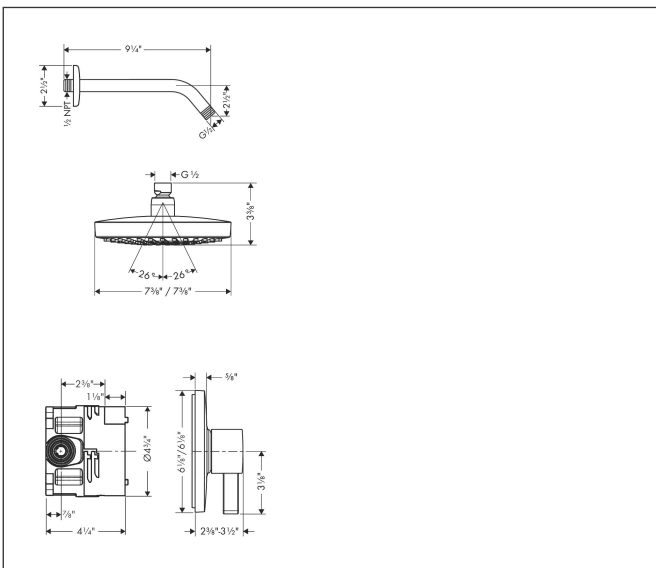

Brand hansgrohe
 Art. Name **Croma Select E** Pressure Balance Shower Set with Rough, 2.0 GPM
 Art. Nr. 04911000
 Surface Chrome
 Pos. 1

Product Picture

Features

- Consists of: overhead shower, showerarm, single handle shower mixer, base set
- Showerhead size: 187 x 187 mm
- Spray pattern: Rain, IntenseRain
- Spray type alternation: Select button on overhead shower
- Ball-joint: angle-adjustable showerhead
- Maximum flow rate (at 3 bar): 7.6 l/min
- Use of outlets: Temperature and volume control for 1 outlet

Drawing

Technology

Spray Types

Brand hansgrohe
 Art. Name **Croma Select E** Pressure Balance Shower Set with Rough, 2.0 GPM
 Art. Nr. 04911000
 Surface Chrome
 Pos. 1

Spare parts list for build year: >08/20

Pos.	Description	Article number
1	base body	01850181
2	Finish set	15718001
3	shower arm	04186003
4	showerhead cpl.	26528001