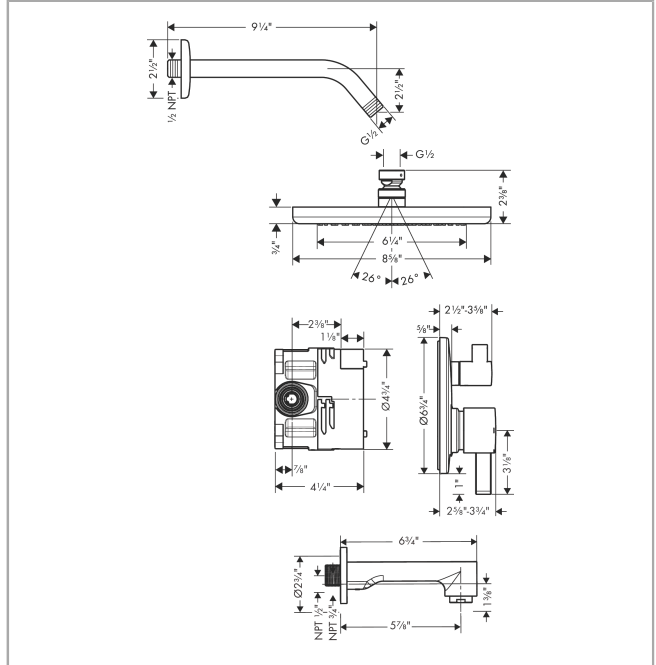

Croma
Pressure Balance Tub/Shower Set with Rough, 2.0 GPM
 Finishes : **chrome** Part no. : **04908000**

Description

Features

- Consists of: Showerhead, Showerarm, Pressure Balance Trim, Tub spout, Rough
- shower head size: 220 mm
- Spray modes: RainAir
- Ball-joint: Showerhead angle adjustable
- Flow: 2.0 GPM (7.6 L/min)

Item details

List Price \$ 968.00

Technology

Compliance

Product image

Scale drawing

Croma
Pressure Balance Tub/Shower Set with Rough, 2.0 GPM
 Finishes : **chrome** Part no. : **04908000**

Exploded drawing

Year of production: >08/20

Croma
Pressure Balance Tub/Shower Set with Rough, 2.0 GPM
 Finishes : **chrome** Part no. : **04908000**

Spare parts list

Year of production: >08/20

| Pos. | Description | Part no. | Price | PU |
|------|-----------------|----------|-------|----|
| 1 | base body | 01850181 | - | 1 |
| 2 | Finish set | 04447000 | - | 1 |
| 3 | shower arm | 04186003 | - | 1 |
| 4 | showerhead cpl. | 26478001 | - | 1 |
| 5 | spout | 14413001 | - | 1 |