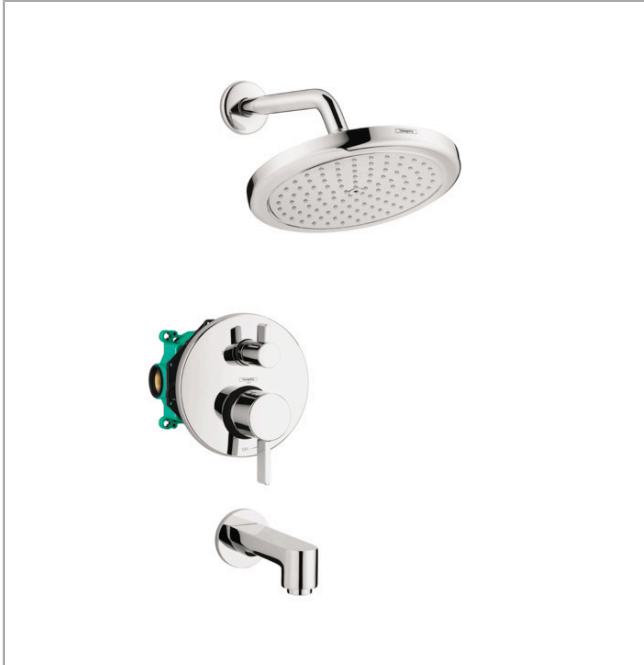

Croma
Pressure Balance Tub/Shower Set with Rough, 2.0 GPM
 Finishes : **chrome** Part no. : **04908000**

Description

Features

- Consists of: Showerhead, Showerarm, Pressure Balance Trim, Tub spout, Rough
- shower head size: 220 mm
- Spray modes: RainAir
- Ball-joint: Showerhead angle adjustable
- Flow: 2.0 GPM (7.6 L/min)

Item details

List Price \$ 968.00

Technology

Compliance

Product image

Scale drawing

Croma
Pressure Balance Tub/Shower Set with Rough, 2.0 GPM
 Finishes : **chrome** Part no. : **04908000**

Exploded drawing

Year of production: >08/20

Croma
Pressure Balance Tub/Shower Set with Rough, 2.0 GPM
 Finishes : **chrome** Part no. : **04908000**

Spare parts list

Year of production: >08/20

| Pos. | Description | Part no. | Price | PU |
|------|-----------------|----------|-------|----|
| 1 | base body | 01850181 | - | 1 |
| 2 | Finish set | 04447000 | - | 1 |
| 3 | shower arm | 04186003 | - | 1 |
| 4 | showerhead cpl. | 26478001 | - | 1 |
| 5 | spout | 14413001 | - | 1 |