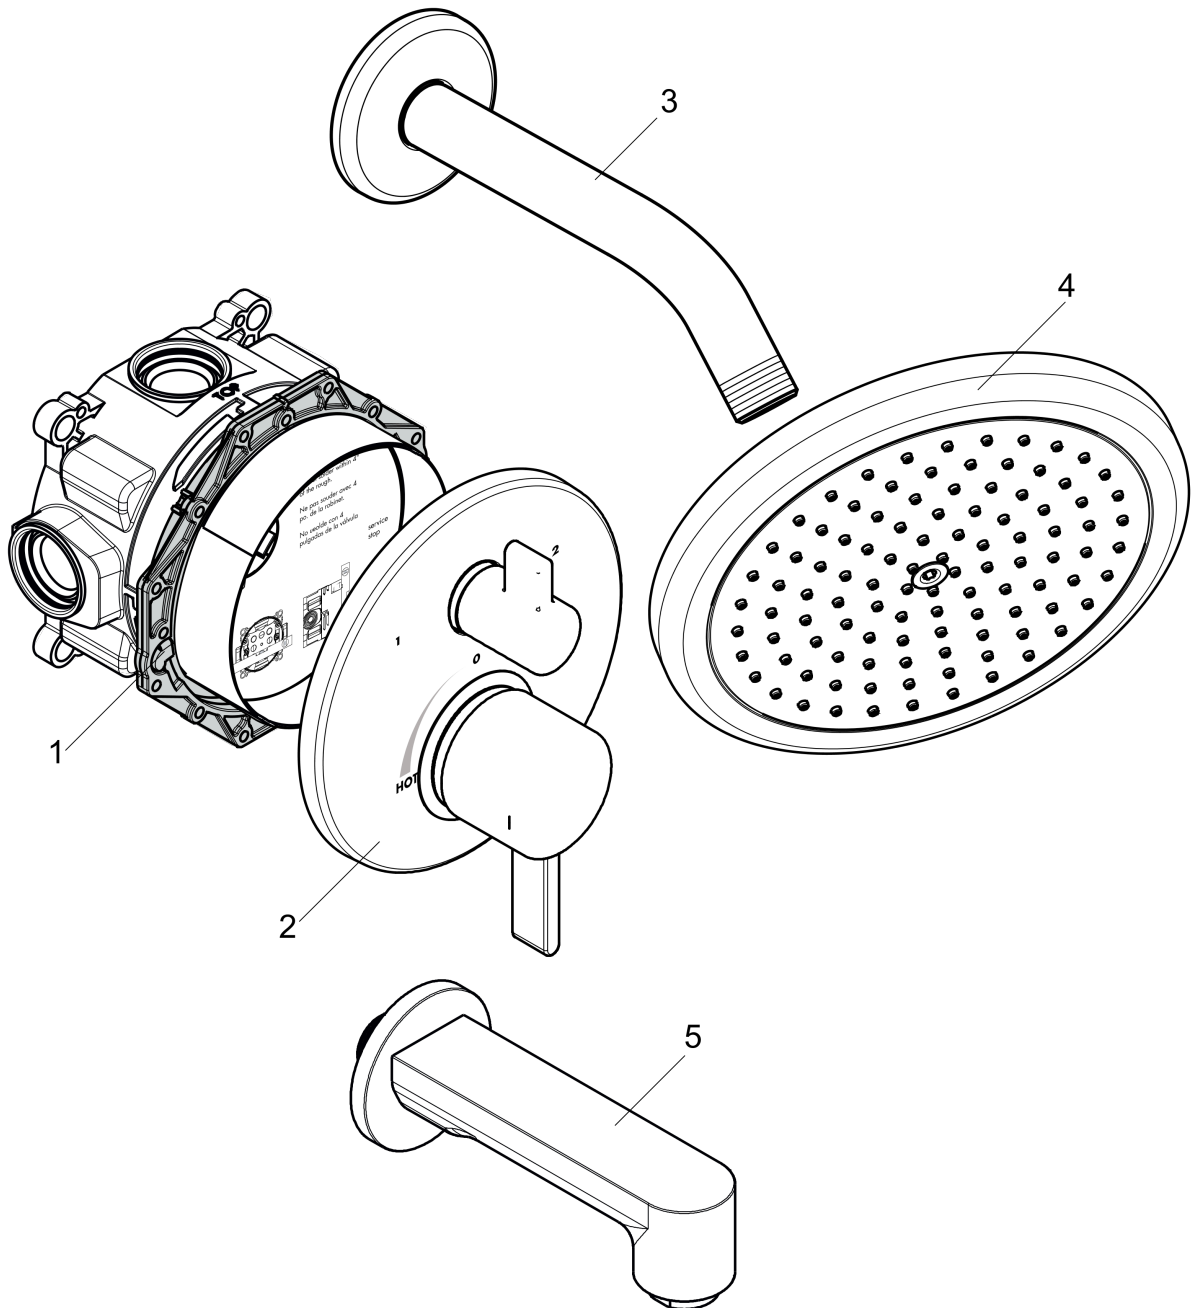

Croma
Pressure Balance Tub/Shower Set with Rough, 2.0 GPM
 Finishes : **chrome** Part no. : **04908000**

Description

Features

- Consists of: Showerhead, Showerarm, Pressure Balance Trim, Tub spout, Rough
- shower head size: 220 mm
- Spray modes: RainAir
- Ball-joint: Showerhead angle adjustable
- Flow: 2.0 GPM (7.6 L/min)

Item details

List Price \$ 968.00

Technology

Compliance

Product image

Scale drawing

Croma
Pressure Balance Tub/Shower Set with Rough, 2.0 GPM
 Finishes : **chrome** Part no. : **04908000**

Exploded drawing

Year of production: >08/20

Croma
Pressure Balance Tub/Shower Set with Rough, 2.0 GPM
 Finishes : **chrome** Part no. : **04908000**

Spare parts list

Year of production: >08/20

| Pos. | Description | Part no. | Price | PU |
|------|-----------------|----------|-------|----|
| 1 | base body | 01850181 | - | 1 |
| 2 | Finish set | 04447000 | - | 1 |
| 3 | shower arm | 04186003 | - | 1 |
| 4 | showerhead cpl. | 26478001 | - | 1 |
| 5 | spout | 14413001 | - | 1 |