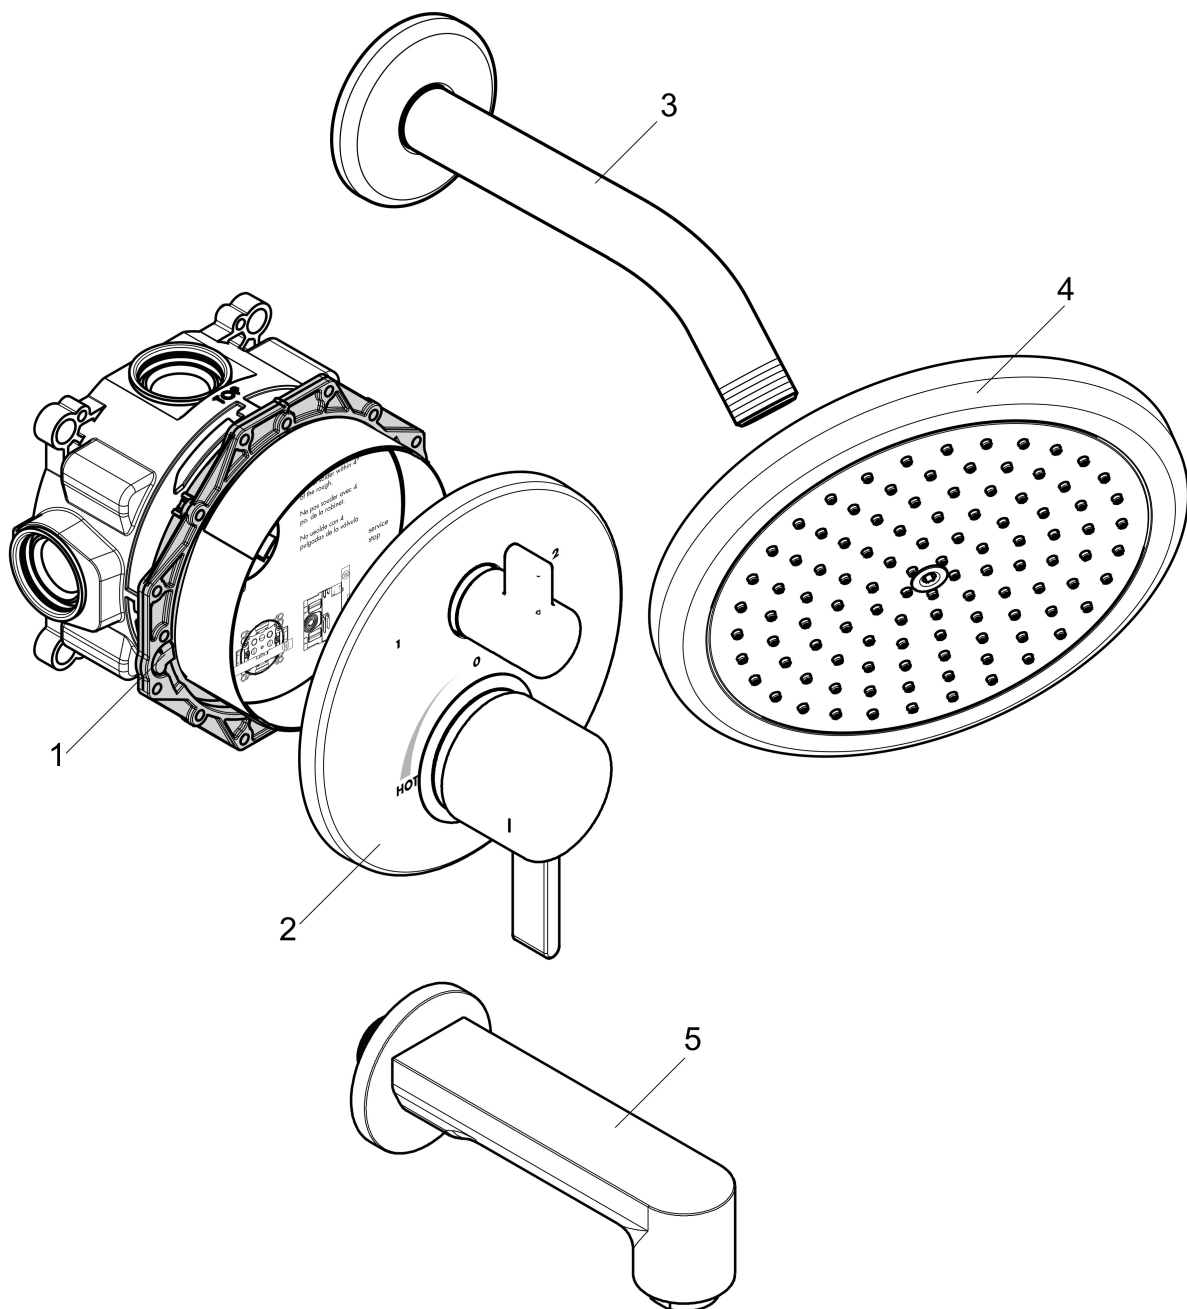

Brand hansgrohe
 Art. Name **Croma** Pressure Balance Tub/Shower Set with Rough, 2.0 GPM
 Art. Nr. 04908000
 Surface Chrome
 Pos. 1

Product Picture

Drawing

Features

- Consists of: overhead shower, showerarm, single-handle bath and shower faucet, bath tub filler, base set
- Showerhead size: 220 mm
- Spray pattern: RainAir
- Ball-joint: angle-adjustable showerhead
- Maximum flow rate (at 3 bar): 7.6 l/min

Technology

Spray Types

Brand hansgrohe
Art. Name **Croma** Pressure Balance Tub/Shower Set with Rough, 2.0 GPM
Art. Nr. 04908000
Surface Chrome
Pos. 1

Spare Parts Drawings for build year: >08/20

Brand hansgrohe
 Art. Name **Croma** Pressure Balance Tub/Shower Set with Rough, 2.0 GPM
 Art. Nr. 04908000
 Surface Chrome
 Pos. 1

Spare parts list for build year: >08/20

Pos.	Description	Article number
1	base body	01850181
2	Finish set	04447000
3	shower arm	04186003
4	showerhead cpl.	26478001
5	spout	14413001