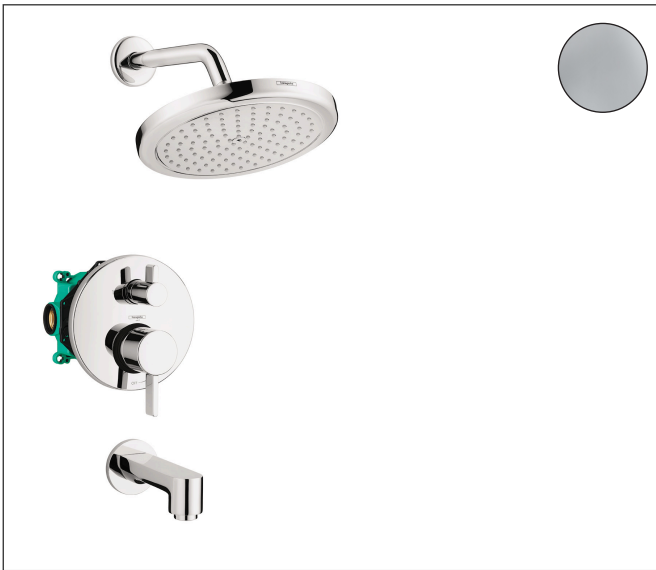

Brand hansgrohe
 Art. Name **Croma** Pressure Balance Tub/Shower Set with Rough, 2.0 GPM
 Art. Nr. 04908000
 Surface Chrome
 Pos. 1

Product Picture

Drawing

Features

- Consists of: overhead shower, showerarm, single-handle bath and shower faucet, bath tub filler, base set
- Showerhead size: 220 mm
- Spray pattern: RainAir
- Ball-joint: angle-adjustable showerhead
- Maximum flow rate (at 3 bar): 7.6 l/min

Technology

Spray Types

Brand hansgrohe
Art. Name **Croma** Pressure Balance Tub/Shower Set with Rough, 2.0 GPM
Art. Nr. 04908000
Surface Chrome
Pos. 1

Spare Parts Drawings for build year: >08/20

Brand hansgrohe
 Art. Name **Croma** Pressure Balance Tub/Shower Set with Rough, 2.0 GPM
 Art. Nr. 04908000
 Surface Chrome
 Pos. 1

Spare parts list for build year: >08/20

Pos.	Description	Article number
1	base body	01850181
2	Finish set	04447000
3	shower arm	04186003
4	showerhead cpl.	26478001
5	spout	14413001