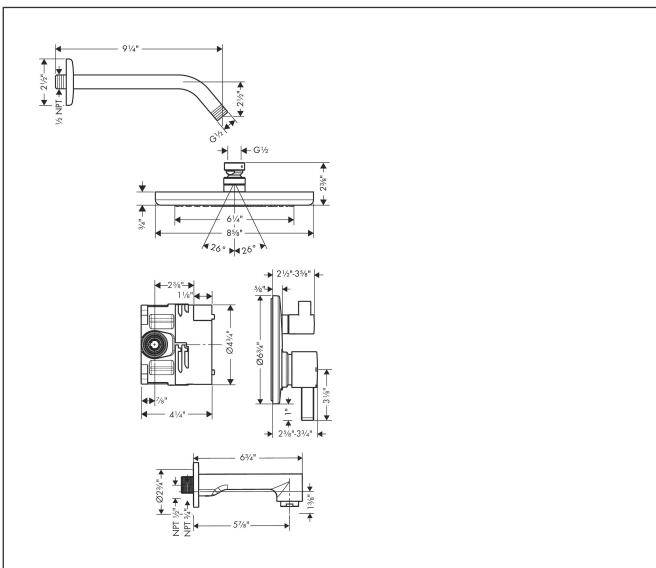

Brand hansgrohe
 Art. Name **Croma** Pressure Balance Tub/Shower Set with Rough, 2.0 GPM
 Art. Nr. 04908000
 Surface Chrome
 Pos. 1

Product Picture

Drawing

Features

- Consists of: overhead shower, showerarm, single-handle bath and shower faucet, bath tub filler, base set
- Showerhead size: 220 mm
- Spray pattern: RainAir
- Ball-joint: angle-adjustable showerhead
- Maximum flow rate (at 3 bar): 7.6 l/min

Technology

Spray Types

Brand hansgrohe
Art. Name **Croma** Pressure Balance Tub/Shower Set with Rough, 2.0 GPM
Art. Nr. 04908000
Surface Chrome
Pos. 1

Spare Parts Drawings for build year: >08/20

Brand hansgrohe
 Art. Name **Croma** Pressure Balance Tub/Shower Set with Rough, 2.0 GPM
 Art. Nr. 04908000
 Surface Chrome
 Pos. 1

Spare parts list for build year: >08/20

Pos.	Description	Article number
1	base body	01850181
2	Finish set	04447000
3	shower arm	04186003
4	showerhead cpl.	26478001
5	spout	14413001