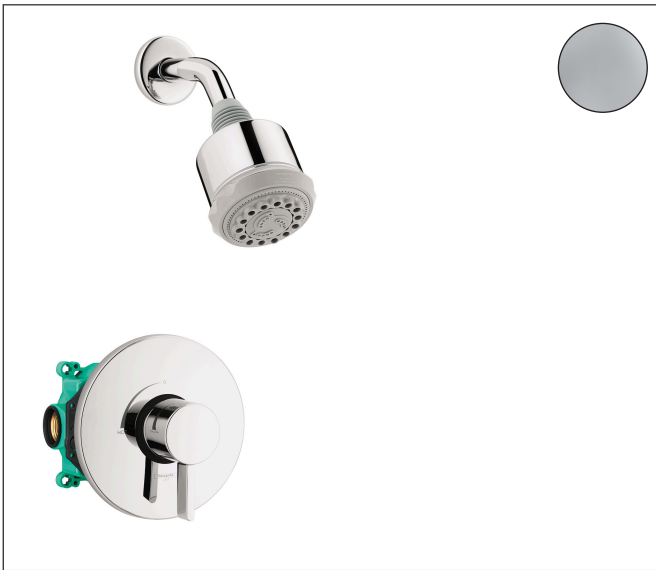

Brand hansgrohe  
 Art. Name **Clubmaster** Pressure Balance Shower Set with Rough, 2.5 GPM  
 Art. Nr. 04907000  
 Surface Chrome  
 Pos. 1

## Product Picture

## Features

- Consists of: overhead shower, showerarm, single handle shower mixer, base set
- Showerhead size: 85 mm
- Spray pattern: Rain, Massage spray, Soft spray
- Spray type alternation: adjustment with shift on overhead shower
- Ball-joint: angle-adjustable showerhead
- Maximum flow rate (at 3 bar): 9.5 l/min
- Use of outlets: Temperature and volume control for 1 outlet
- Installation: wall