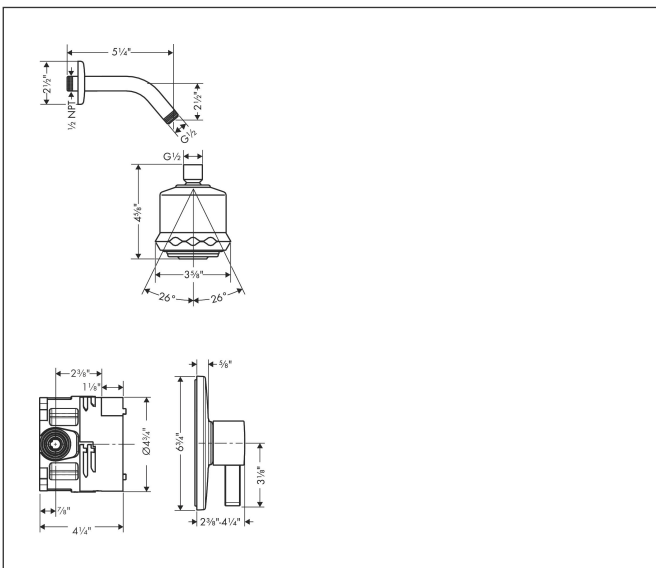

Drawing

Technology

Spray Types