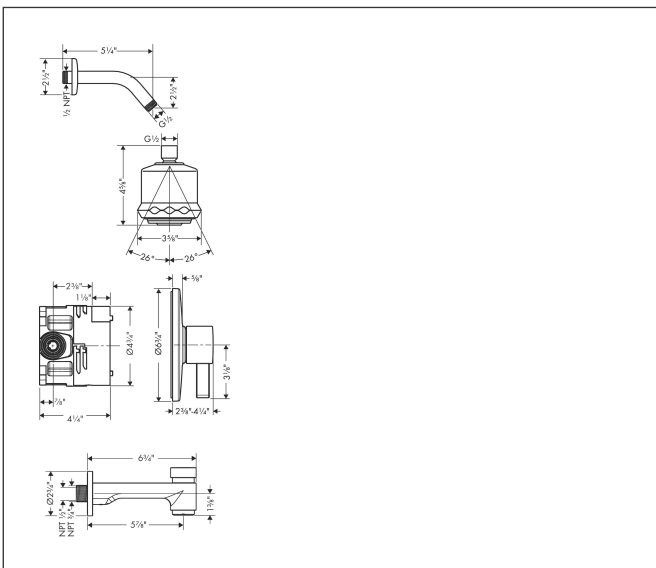

Brand hansgrohe
 Art. Name **Clubmaster** Pressure Balance Tub/Shower Set with Rough, 2.5 GPM
 Art. Nr. 04906000
 Surface Chrome
 Pos. 1

Product Picture

Features

- Consists of: overhead shower, showerarm, single-handle bath and shower faucet, bath tub filler, base set
- Showerhead size: 85 mm
- Spray pattern: Rain, Massage spray, Soft spray
- Spray type alternation: adjustment with shift on overhead shower
- Ball-joint: angle-adjustable showerhead
- Maximum flow rate (at 3 bar): 9.5 l/min
- Installation: wall

Drawing

Technology

Spray Types