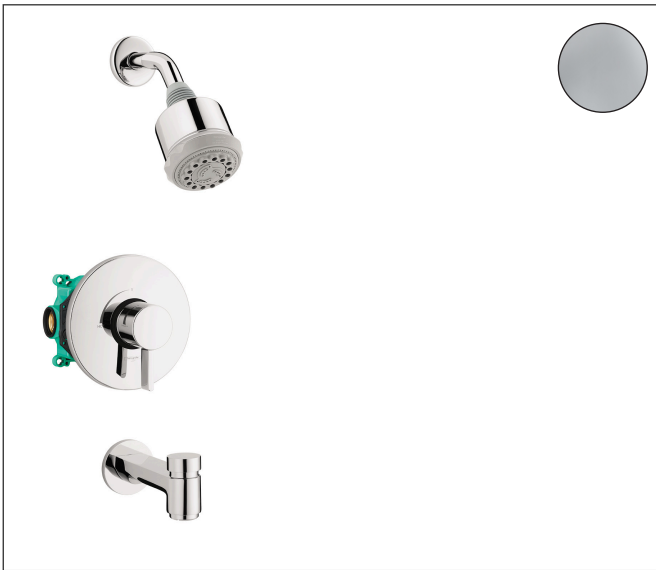

Brand hansgrohe
 Art. Name **Clubmaster** Pressure Balance Tub/Shower Set with Rough, 2.5 GPM
 Art. Nr. 04906000
 Surface Chrome
 Pos. 1

Product Picture

Features

- Consists of: overhead shower, showerarm, single-handle bath and shower faucet, bath tub filler, base set
- Showerhead size: 85 mm
- Spray pattern: Rain, Massage spray, Soft spray
- Spray type alternation: adjustment with shift on overhead shower
- Ball-joint: angle-adjustable showerhead
- Maximum flow rate (at 3 bar): 9.5 l/min
- Installation: wall

Drawing

Technology

Spray Types