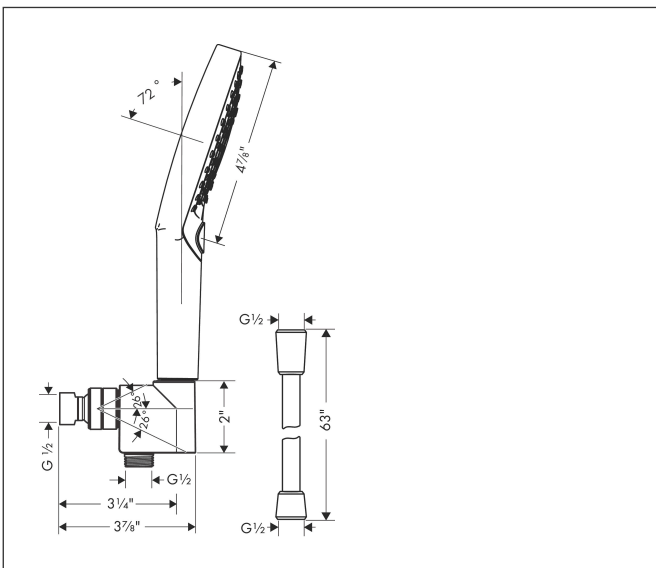

Drawing

Technology

Spray Types