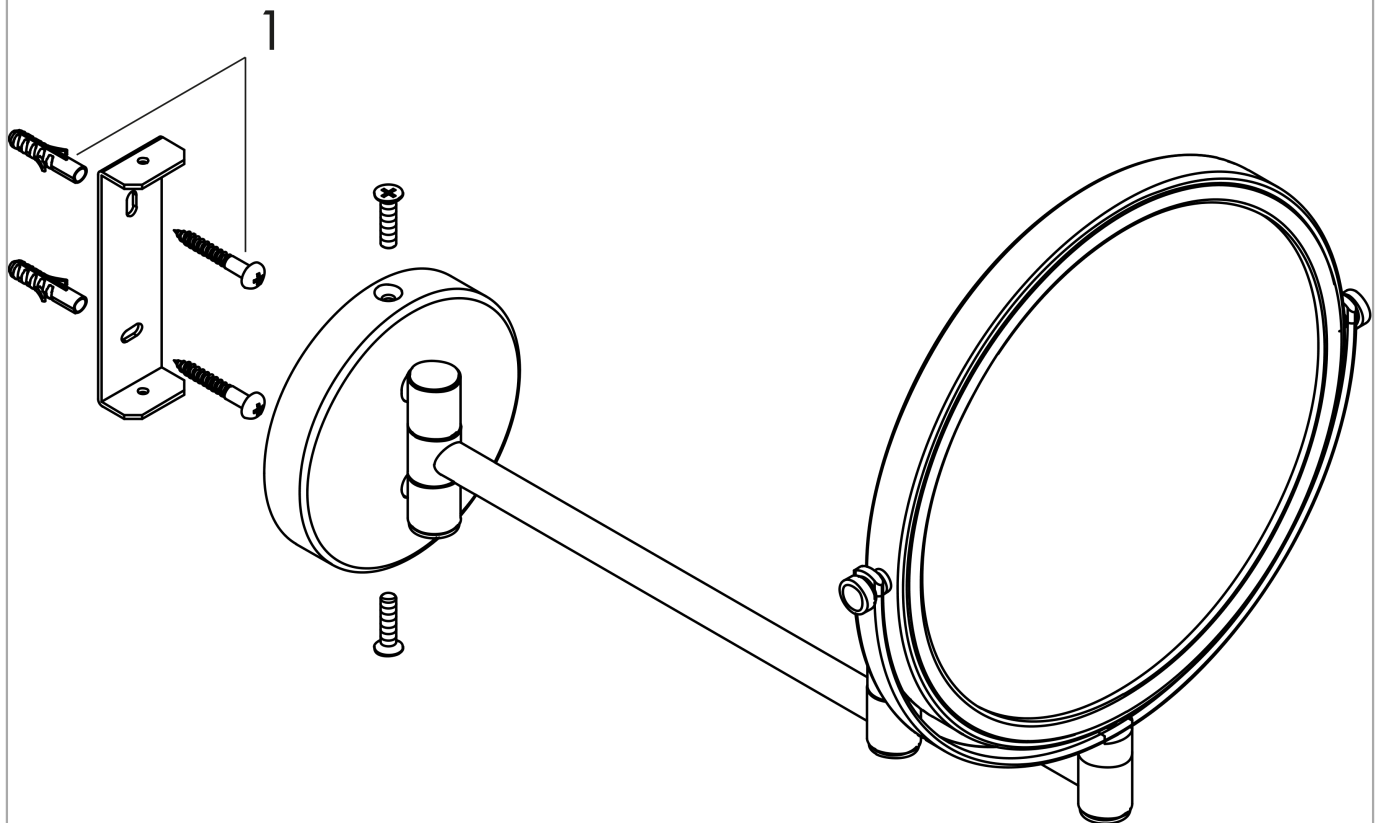

**Logis Universal  
Pull-Out Shaving Mirror**

Finishes : **chrome** Part no. : **73561000**

**Description**

**Features**

- Metal
- Wall-mounted
- Arms swivel independently

**Item details**

List Price \$ 140.00

**Product image**

**Scale drawing**

**Logis Universal  
Pull-Out Shaving Mirror**

Finishes : **chrome**    Part no. : **73561000**

**Exploded drawing**

Year of production: >05/18

**Logis Universal  
Pull-Out Shaving Mirror**  
 Finishes : **chrome**    Part no. : **73561000**