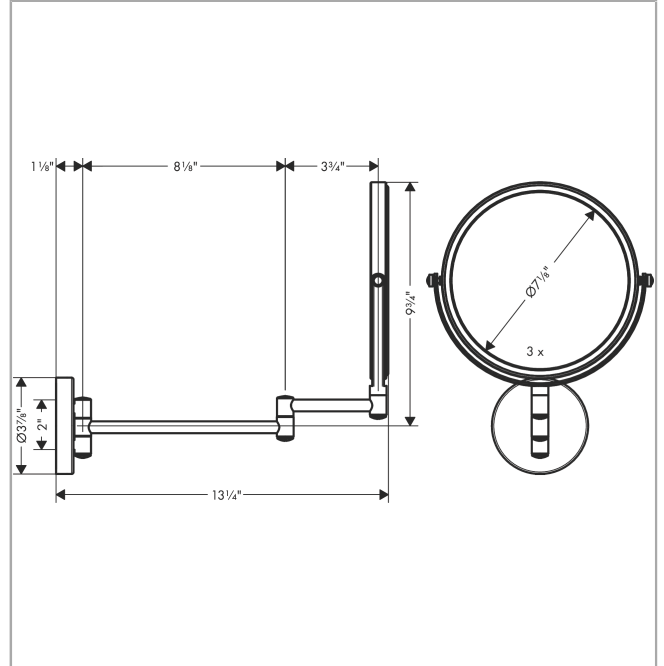

**Logis Universal  
Pull-Out Shaving Mirror**

Finishes : **chrome** Part no. : **73561000**

**Description**

**Features**

- Metal
- Wall-mounted
- Arms swivel independently

**Item details**

List Price \$ 140.00

**Product image**

**Scale drawing**

**Logis Universal  
Pull-Out Shaving Mirror**

Finishes : **chrome**    Part no. : **73561000**

**Exploded drawing**

Year of production: >05/18

**Logis Universal  
Pull-Out Shaving Mirror**  
 Finishes : **chrome**    Part no. : **73561000**

**Spare parts list**

Year of production: >**05/18**

<b>Pos.</b>	<b>Description</b>	<b>Part no.</b>	<b>Price</b>	<b>PU</b>
1	mounting set	96179000	-	1