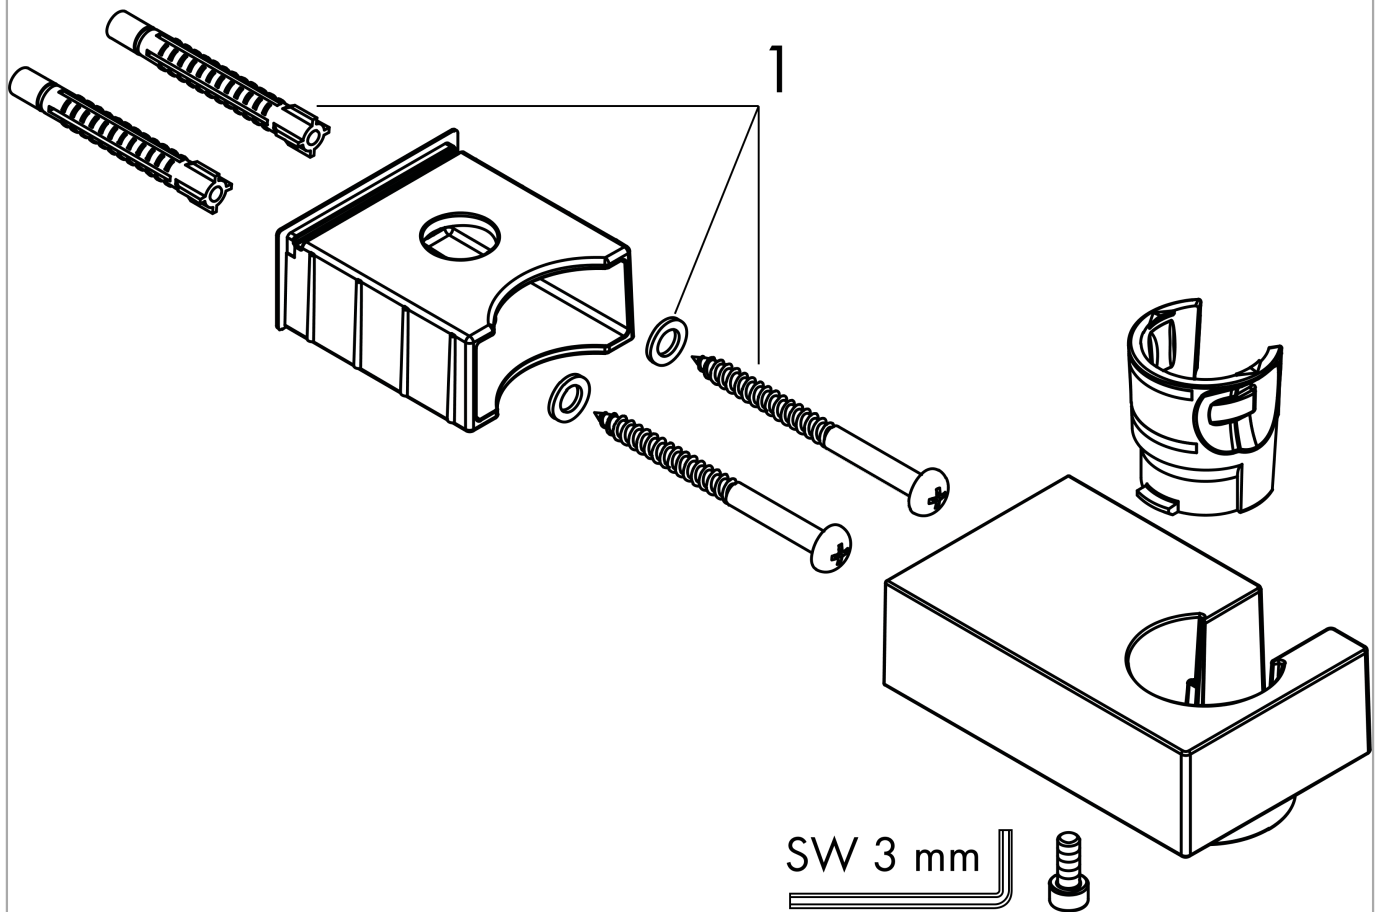

**Handshower Holder**

Finishes : **matte white** Part no. : **28387701**

**Description**

**Features**

- Wall-mounted

**Product image**

**Scale drawing**

**Handshower Holder**  
 Finishes : **matte white**

Part no. : **28387701**

**Exploded drawing**

Year of production: >04/20

**Handshower Holder**  
 Finishes : **matte white**

Part no. : **28387701**

**Spare parts list**

Year of production: >**04/20**

<b>Pos.</b>	<b>Description</b>	<b>Part no.</b>	<b>PC</b>	<b>PU</b>
1	mounting set	40915000	0	1