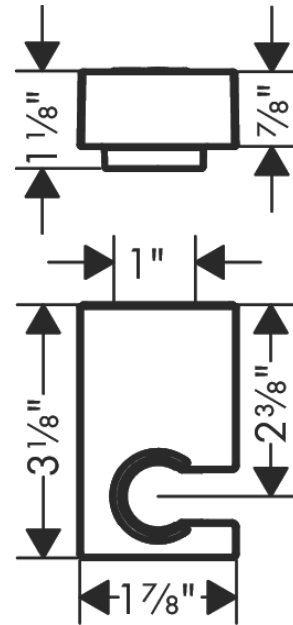

**Handshower Holder**

Finishes : **matte white** Part no. : **28387701**

**Description**

**Features**

- Wall-mounted

**Product image**

**Scale drawing**

**Handshower Holder**  
 Finishes : **matte white**

Part no. : **28387701**

**Exploded drawing**

Year of production: >04/20

**Handshower Holder**  
 Finishes : **matte white**

Part no. : **28387701**

**Spare parts list**

Year of production: >**04/20**

<b>Pos.</b>	<b>Description</b>	<b>Part no.</b>	<b>PC</b>	<b>PU</b>
1	mounting set	40915000	0	1