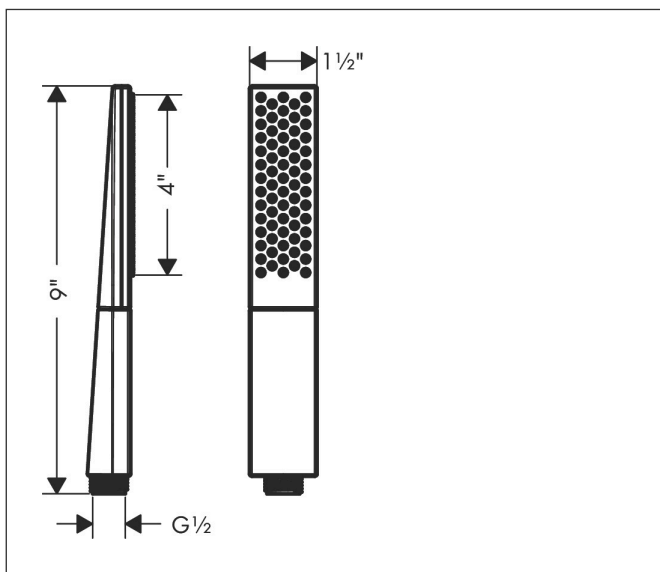

Brand hansgrohe
 Art. Name **Rainfinity** Baton Handshower 100 1-Jet, 1.75 GPM
 Art. Nr. 26867671
 Surface matte black
 Pos. 1

Product Picture

Features

- Spray modes: PowderRain
- Spray face surface: graphite
- Flow: 1.75 GPM (6.6 L/Min)

Drawing

Technology

Spray Types