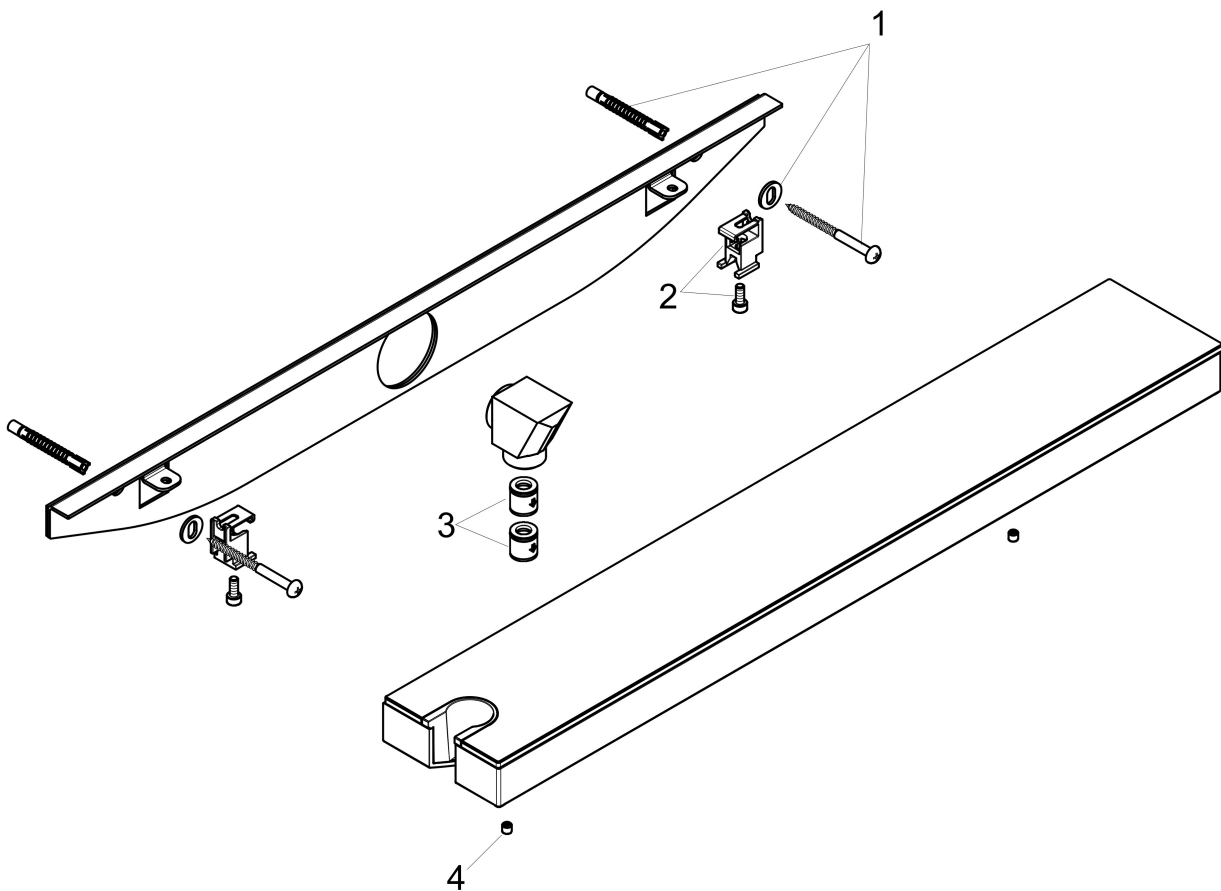

Brand hansgrohe
Art. Name **Rainfinity** Wall Outlet 500 with Handshower Holder left and Shelf
Art. Nr. 26843701
Surface Matte White
Pos. 1

Spare Parts Drawings for build year: >04/20

Brand hansgrohe
Art. Name **Rainfinity** Wall Outlet 500 with Handshower Holder left and Shelf
Art. Nr. 26843701
Surface Matte White
Pos. 1

Spare parts list for build year: >04/20

Pos.	Description	Article number
1	mounting set	96179000
2	mounting set	93661000
3	non return valve DW 10	96456000
4	screw cover	95181000