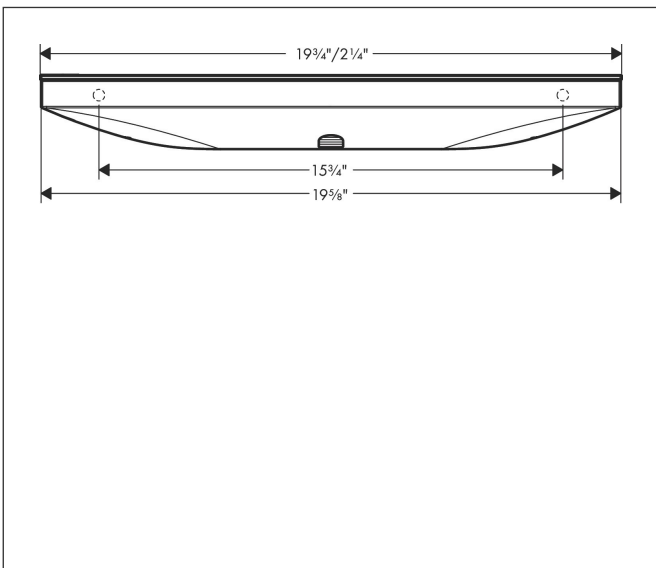

Brand hansgrohe  
 Art. Name **Rainfinity** Wall Outlet 500 with Handshower Holder left and Shelf  
 Art. Nr. 26843701  
 Surface Matte White  
 Pos. 1

## Features

- 500 mm storage shelf
- Metal connection angle
- 1/2"
- For shower hoses with a conical nut
- Shelf made of safety glass
- Shelf colour: graphite

## Drawing

Brand hansgrohe  
Art. Name **Rainfinity** Wall Outlet 500 with Handshower Holder left and Shelf  
Art. Nr. 26843701  
Surface Matte White  
Pos. 1

## Spare Parts Drawings for build year: >04/20

Brand hansgrohe  
 Art. Name **Rainfinity** Wall Outlet 500 with Handshower Holder left and Shelf  
 Art. Nr. 26843701  
 Surface Matte White  
 Pos. 1