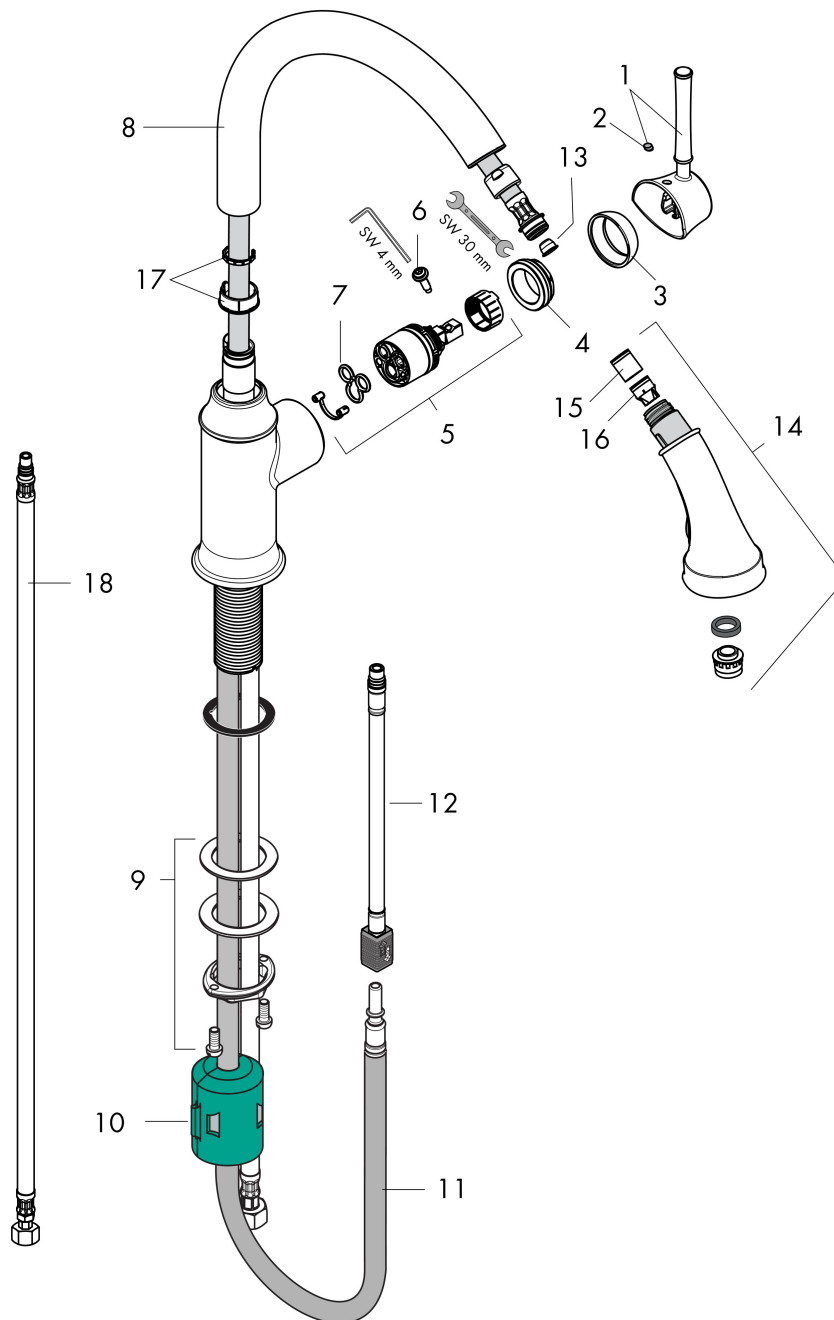

Brand hansgrohe
 Art. Name **Talis C** Prep Kitchen Faucet, 2-Spray Pull-Down, 1.75 GPM
 Art. Nr. 04216000
 Surface Chrome
 Pos. 1

Product Picture

Drawing

Features

- Swivel range 150°
- Aerated spray, shower spray
- Lockable shower spray, spray return automatically through handle closing
- MagFit magnetic shower holder
- Deck-mounted
- Maximum flow rate (at 3 bar): 6.6 l/min
- Ceramic cartridge
- G 3/8 hose connections
- Integrated non-return valve
- Extension length up to 50 cm
- Single handle kitchen faucet, connection hoses, fixation set, installation manual

Technology

Spray Types

Brand hansgrohe
 Art. Name **Talis C** Prep Kitchen Faucet, 2-Spray Pull-Down, 1.75 GPM
 Art. Nr. 04216000
 Surface Chrome
 Pos. 1

Spare Parts Drawings for build year: >11/20

Brand hansgrohe
 Art. Name **Talis C** Prep Kitchen Faucet, 2-Spray Pull-Down, 1.75 GPM
 Art. Nr. 04216000
 Surface Chrome
 Pos. 1

Spare parts list for build year: >11/20

Pos.	Description	Article number
1	handle	95900000
2	screw cover	96338000
3	flange	95498000
4	nut	97209000
5	cartridge, assy	92730000
6	locking screw for handle	95140000
7	seal	95008000
9	fixing set (Ø 34)	95049000
10	weight	98551000
11	hose 1,50 m	88624000
12	connection hose 600 mm M10x1	95561000
13	filter	97735000
14	handspray	95899000
15	non return valve	93218000
16	set of non return valves DW 15	97350000
18	connection hose 35½" M8x0,75 3/8"	96316001