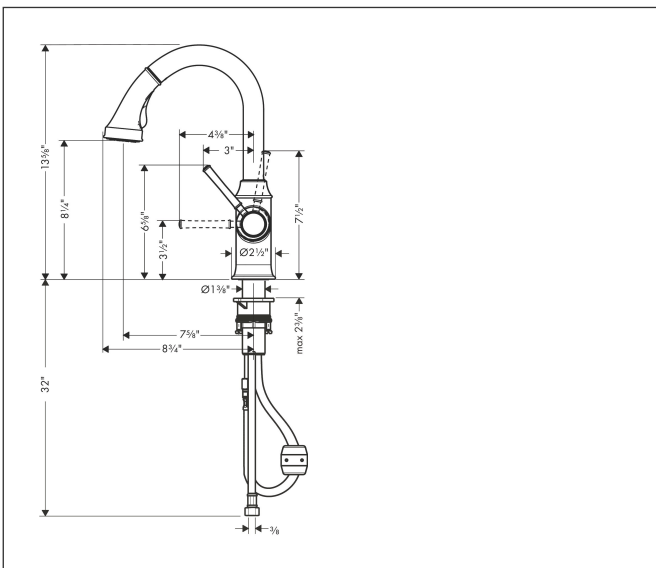

Brand hansgrohe
 Art. Name **Talis C** Prep Kitchen Faucet, 2-Spray Pull-Down, 1.75 GPM
 Art. Nr. 04216000
 Surface Chrome
 Pos. 1

Product Picture

Drawing

Features

- Swivel range 150°
- Aerated spray, shower spray
- Lockable shower spray, spray return automatically through handle closing
- MagFit magnetic shower holder
- Deck-mounted
- Maximum flow rate (at 3 bar): 6.6 l/min
- Ceramic cartridge
- G 3/8 hose connections
- Integrated non-return valve
- Extension length up to 50 cm
- Single handle kitchen faucet, connection hoses, fixation set, installation manual

Technology

Spray Types

Brand hansgrohe
 Art. Name **Talis C** Prep Kitchen Faucet, 2-Spray Pull-Down, 1.75 GPM
 Art. Nr. 04216000
 Surface Chrome
 Pos. 1

Spare Parts Drawings for build year: >11/20

Brand hansgrohe
 Art. Name **Talis C** Prep Kitchen Faucet, 2-Spray Pull-Down, 1.75 GPM
 Art. Nr. 04216000
 Surface Chrome
 Pos. 1

Spare parts list for build year: >11/20

Pos.	Description	Article number
1	handle	95900000
2	screw cover	96338000
3	flange	95498000
4	nut	97209000
5	cartridge, assy	92730000
6	locking screw for handle	95140000
7	seal	95008000
9	fixing set (Ø 34)	95049000
10	weight	98551000
11	hose 1,50 m	88624000
12	connection hose 600 mm M10x1	95561000
13	filter	97735000
14	handspray	95899000
15	non return valve	93218000
16	set of non return valves DW 15	97350000
18	connection hose 35½" M8x0,75 3/8"	96316001