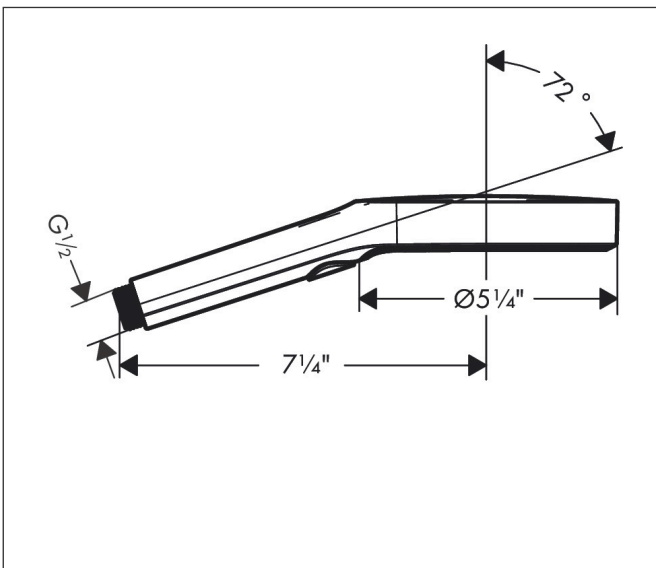

Drawing

Technology

Spray Types