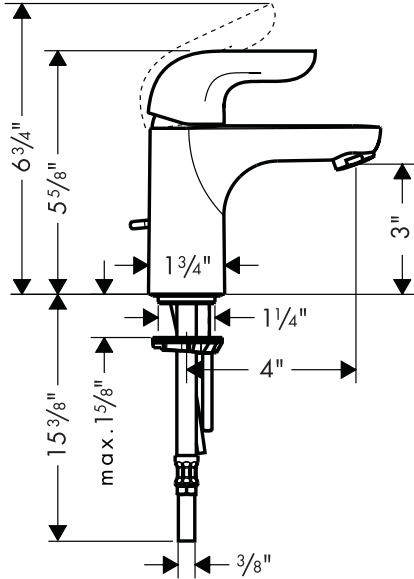

## Product Features

- Single hole installation
- Single control with ceramic cartridge
- Flexible supply hoses
- Includes pop-up drain
- 1.5 gpm max.

## Available Finishes

Chrome

04180000

Brushed Nickel

04180820

The measurements shown are for reference only.

Products and specifications shown are subject to change without notice.

Specification sheet revised 1/2009