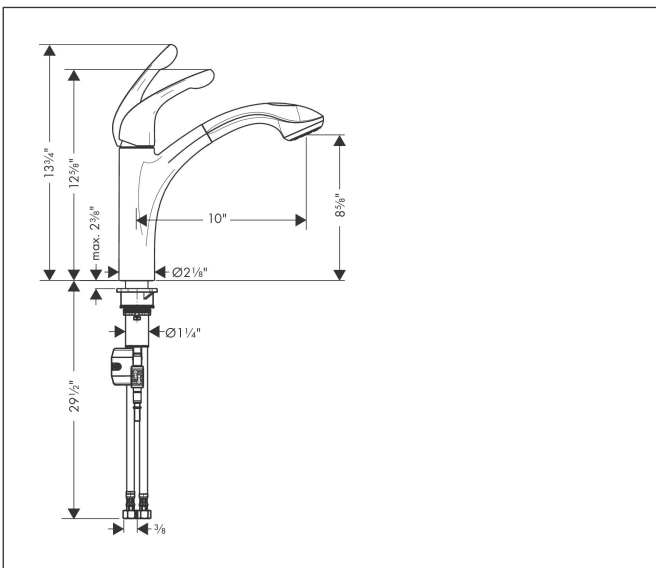

Brand hansgrohe
 Art. Name **Allegro E** Kitchen Faucet, 2-Spray Pull-Out, 1.75 GPM
 Art. Nr. 04076000
 Surface Chrome
 Pos. 1

Product Picture

Features

- Swivel range 150°
- Aerated spray, shower spray
- Lockable shower spray, spray return through pressing spray diverter
- Deck-mounted
- Maximum flow rate (at 3 bar): 6.6 l/min
- Ceramic cartridge
- G 3/8 hose connections
- Integrated non-return valve
- Extension length up to 50 cm
- Single handle kitchen faucet, connection hoses, installation manual

Drawing

Technology

Spray Types