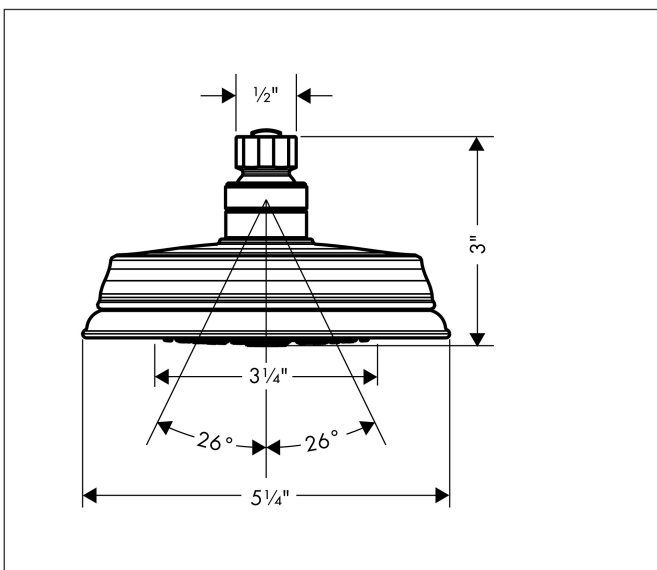

Brand hansgrohe
 Art. Name **Croma 100 Classic** Showerhead 3-Jet, 2.5 GPM
 Art. Nr. 04070000
 Surface Chrome
 Pos. 1

Product Picture

Drawing

Features

- Showerhead size: 100 mm
- Spray pattern: Rain, Massage spray, Shampoo spray
- Maximum flow rate (at 3 bar): 9.5 l/min
- Adjustment with shift on overhead shower
- 75 no-clog spray nozzles
- Spray disc surface: grey