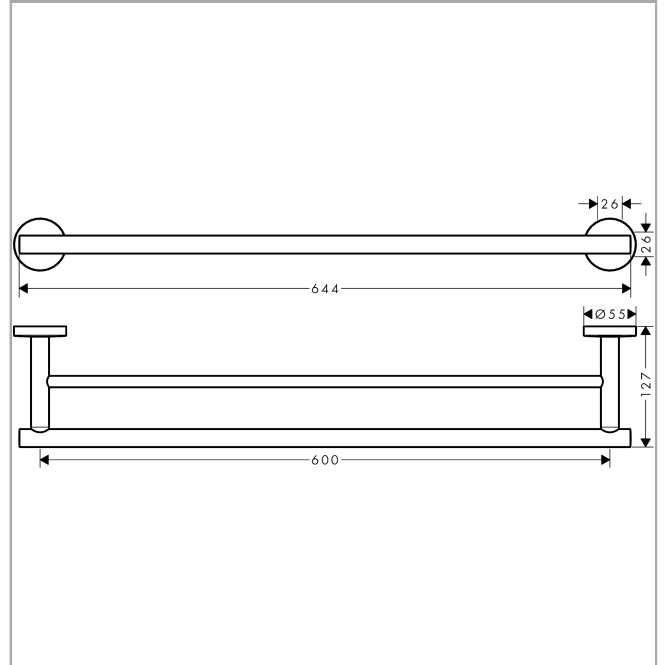

Logis Universal
Double bath towel rail

Surfaces: **Chrome** Article Number: **41712000**

Description

product features

- material: brass
- length 644 mm
- wall-mounted
- rosette: circular
- drilling distance 600 mm
- wall-mounted
- material holder: metal

Product image

Scale drawing

Logis Universal
Double bath towel rail

Surfaces: **Chrome** Article Number: **41712000**

Exploded Drawing

Year of production: >04/18

Logis Universal
Double bath towel rail

Surfaces: **Chrome** Article Number: **41712000**

Spare part list

Year of production: >04/18

Pos.	Description	Article Number	Price	PU
1	support element	94318000	-	1
2	mounting set	40915000	-	1