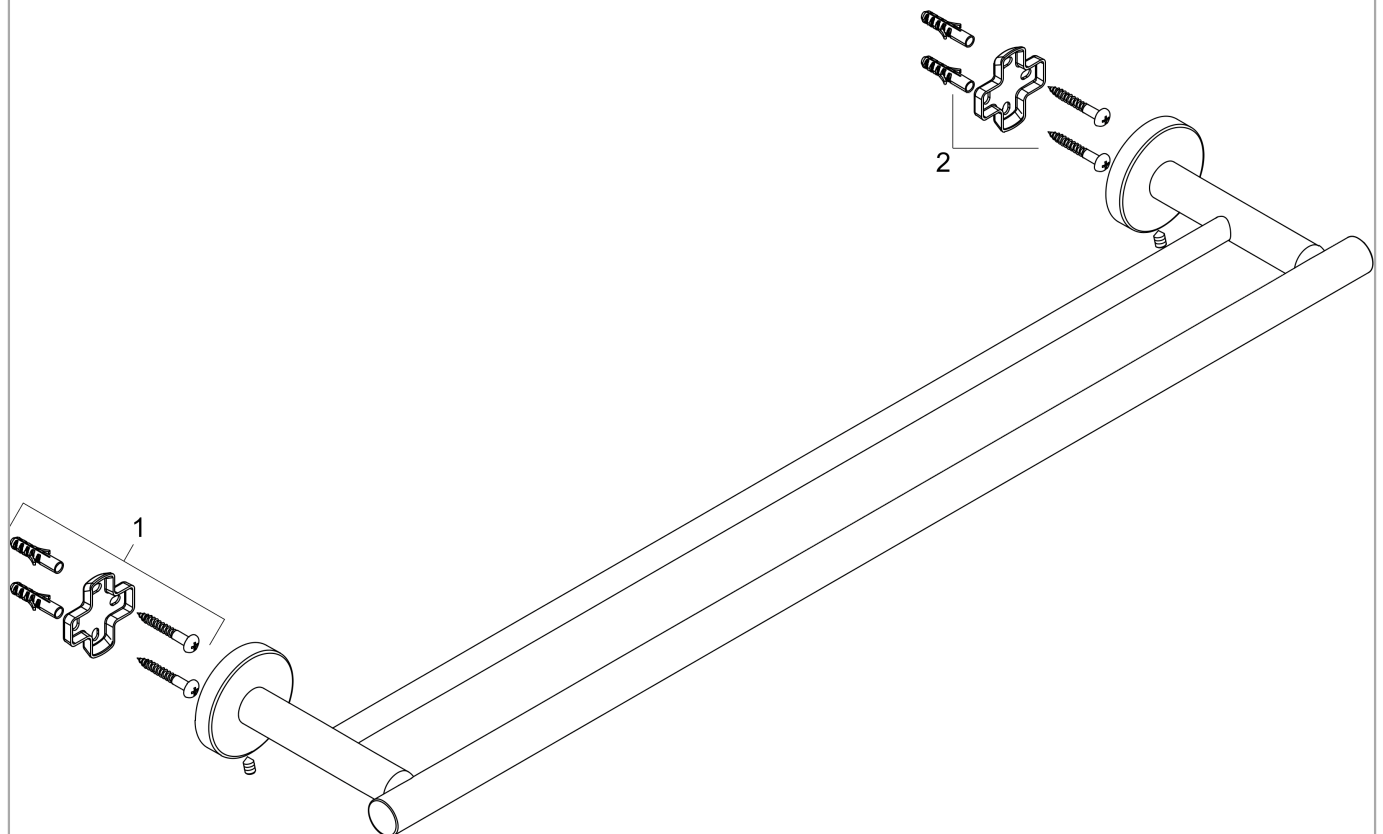

Logis Universal
Double bath towel rail

Surfaces: **Chrome** Article Number: **41712000**

Description

product features

- material: brass
- length 644 mm
- wall-mounted
- rosette: circular
- drilling distance 600 mm
- wall-mounted
- material holder: metal

Product image

Scale drawing

Logis Universal
Double bath towel rail

Surfaces: **Chrome** Article Number: **41712000**

Exploded Drawing

Year of production: >04/18

Logis Universal
Double bath towel rail

Surfaces: **Chrome** Article Number: **41712000**

Spare part list

Year of production: >04/18

Pos.	Description	Article Number	Price	PU
1	support element	94318000	-	1
2	mounting set	40915000	-	1