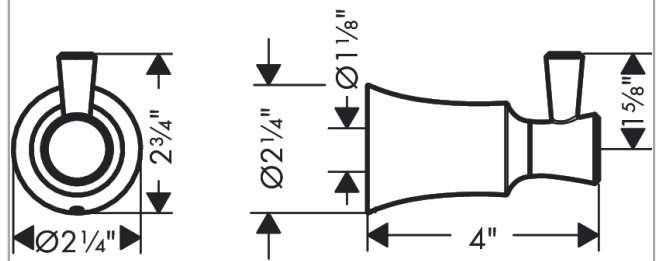

**Joleena
Hook**

Finishes : **chrome** Part no. : **04788000**

Description

Features

- Wall-mounted
- Metal holder

Product image

Scale drawing

Joleena

Hook

Finishes : **chrome** Part no. : **04788000**

Exploded drawing

Year of production: >09/19

Joleena

Hook

Finishes : **chrome** Part no. : **04788000**

Spare parts list