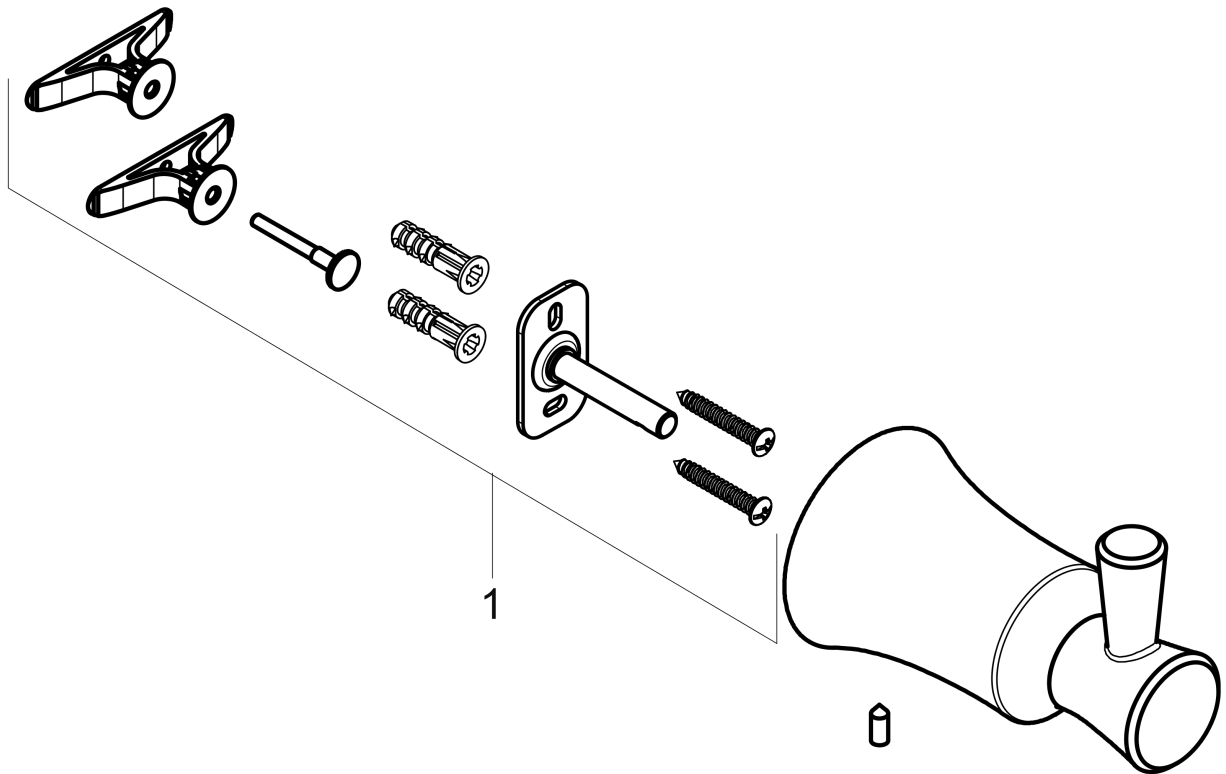

**Joleena
Hook**

Finishes : **chrome** Part no. : **04788000**

Description

Features

- Wall-mounted
- Metal holder

Product image

Scale drawing

Joleena

Hook

Finishes : **chrome** Part no. : **04788000**

Exploded drawing

Year of production: >09/19

Joleena

Hook

Finishes : **chrome** Part no. : **04788000**

Spare parts list

Year of production: **>09/19**

Pos.	Description	Part no.	PC	PU
1	support element	93551000	0	1