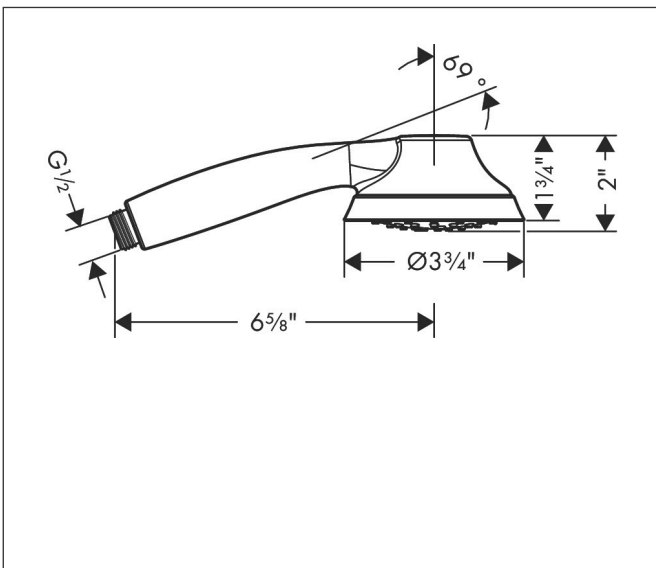

Brand hansgrohe
 Art. Name **Joleena** Handshower 95 1-Jet, 1.75 GPM
 Art. Nr. 04782000
 Surface Chrome
 Pos. 1

Product Picture

Features

- Spray pattern: Rain
- 42 no-clog spray nozzles
- Maximum flow rate (at 3 bar): 6.6 l/min

Drawing

Technology

Spray Types