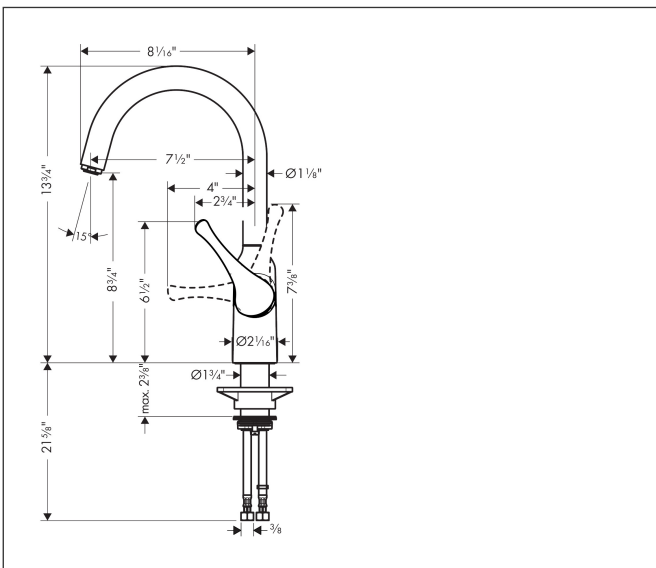

Drawing

Technology

Spray Types