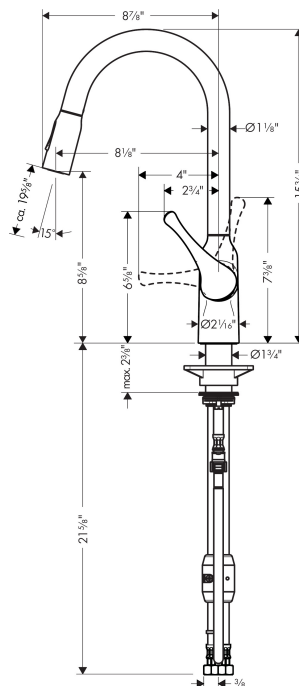

AXOR

hansgrohe

Brand hansgrohe
Art. Name **Allegro N** HighArc Kitchen Faucet, 2-Spray Pull-Down, 1.75 GPM
Art. Nr. 71843671
Surface matte black
Pos. 1

Product Picture

Certificates/approvals

Drawing

Technology

Features

- Swivel range 360°
- Laminar spray, needle spray
- Toggle spray diverter
- MagFit magnetic sprayhead docking
- deck mounted
- Flow: 1.75 GPM (6.6 L/Min)
- Ceramic cartridge
- 3/8" hoses
- Integrated double backflow prevention
- ADA/IAPMO/3016