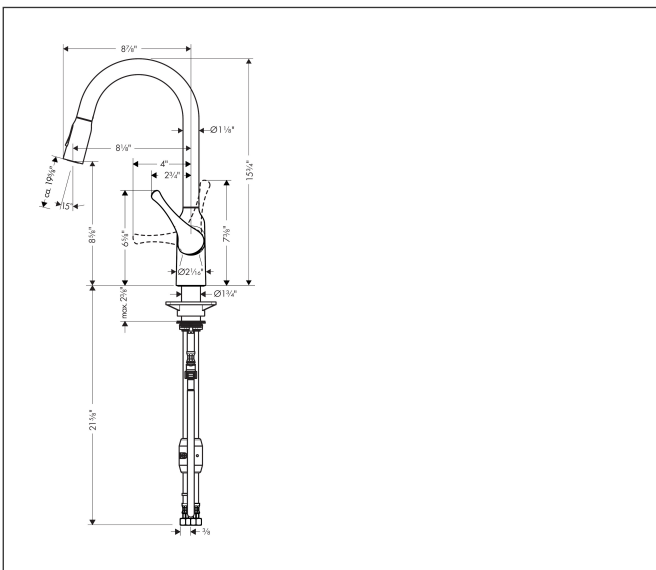

Brand hansgrohe
 Art. Name **Allegro N** HighArc Kitchen Faucet, 2-Spray Pull-Down, 1.75 GPM
 Art. Nr. 71843001
 Surface Chrome
 Pos. 1

Product Picture

Drawing

Features

- Swivel range 360°
- Laminar spray, shower spray
- Lockable shower spray, spray return through pressing spray diverter
- MagFit magnetic shower holder
- Deck-mounted
- Maximum flow rate (at 3 bar): 6.6 l/min
- Ceramic cartridge
- G 3/8 hose connections
- Integrated non-return valve
- Extension length up to 50 cm
- Single handle kitchen faucet, mounting material, installation manual

Technology

Spray Types