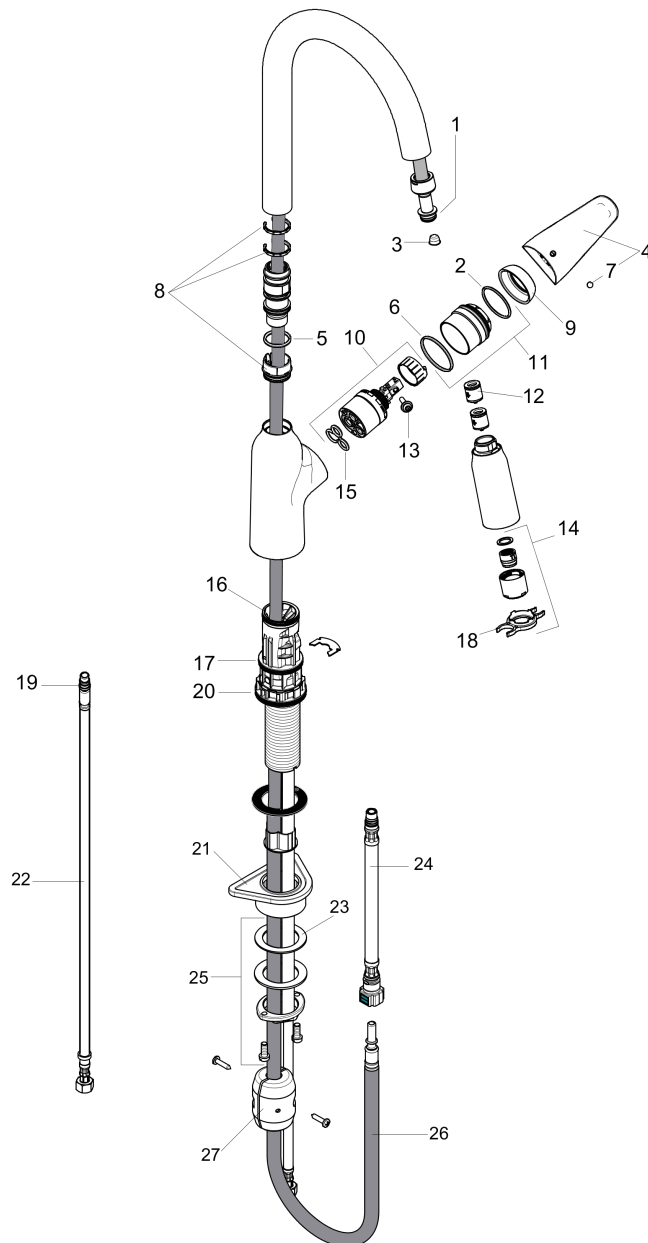

Focus N
HighArc Kitchen Faucet, 2-Spray Pull-Down, 1.75 GPM
 Finishes : **chrome** Part no. : **71800001**

Description

Features

- Swivel range 360°
- Laminar and needle spray
- Toggle spray diverter
- MagFit magnetic sprayhead docking
- Single-hole installation
- Flow: 1.75 GPM (6.6 L/Min)
- Ceramic cartridge
- 3/8" hoses
- Integrated double backflow prevention

Item details

List Price \$ 465.00

Technology

Compliance

Product image

Scale drawing

Focus N
HighArc Kitchen Faucet, 2-Spray Pull-Down, 1.75 GPM
 Finishes : **chrome** Part no. : **71800001**

Exploded drawing

Year of production: >04/19

Focus N

HighArc Kitchen Faucet, 2-Spray Pull-Down, 1.75 GPM

Finishes : **chrome** Part no. : **71800001**

Spare parts list

Year of production: >04/19

Pos.	Description	Part no.	Price	PU
1	O-ring 11x2	98127000	-	1
2	O-Ring 32x2	98193000	-	1
3	filter	97735000	-	1
4	handle	93344000	-	1
5	O-ring 21x2,5	98211000	-	1
6	O-ring 36x2	98156000	-	1
7	screw cover	96338000	-	1
8	set of lever collars	98365000	-	1
9	flange	97406000	-	1
10	cartridge, assy	92730000	-	1
11	nut	93346000	-	1
12	non return valve	93218000	-	1
13	locking screw for handle	95140000	-	1
14	spray former	93342000	-	1
15	seal	95008000	-	1
16	O-ring 30x1,5	98433000	-	1
17	O-ring 38x2	98396000	-	1
18	service tool	95910000	-	1
19	O-ring 6,6x1,6	93019000	-	1
20	O-ring 44x2,5	98162000	-	1
21	support	97523000	-	1
22	connection hose 35½" M8x0,75 3/8"	96316001	-	1
23	lever collar	97548000	-	1
24	connection hose 600 mm M10x1	95561000	-	1
25	fixing set (Ø 34)	93253000	-	1
26	hose 1,50 m	95507000	-	1
27	weight	92500000	-	1
a	handspray	93343001	-	1