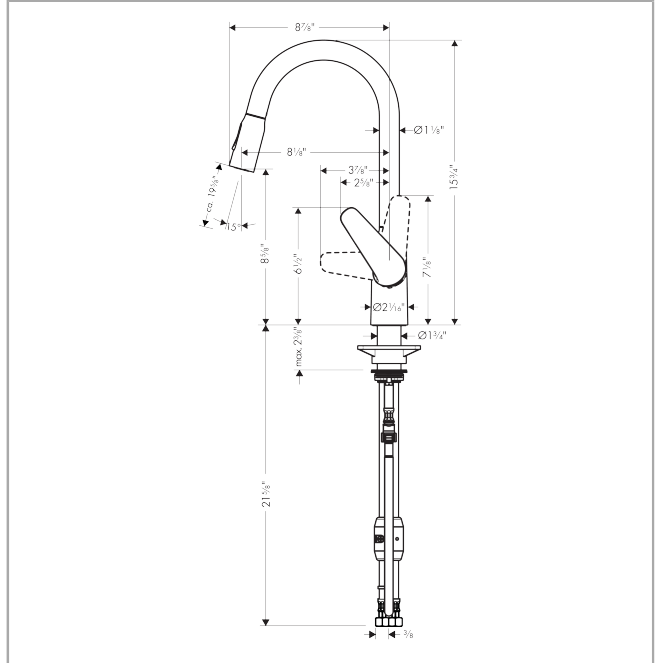

Focus N
HighArc Kitchen Faucet, 2-Spray Pull-Down, 1.75 GPM
 Finishes : **chrome** Part no. : **71800001**

Description

Features

- Swivel range 360°
- Laminar and needle spray
- Toggle spray diverter
- MagFit magnetic sprayhead docking
- Single-hole installation
- Flow: 1.75 GPM (6.6 L/Min)
- Ceramic cartridge
- 3/8" hoses
- Integrated double backflow prevention

Item details

List Price \$ 465.00

Technology

Compliance

Product image

Scale drawing

Focus N
HighArc Kitchen Faucet, 2-Spray Pull-Down, 1.75 GPM
 Finishes : **chrome** Part no. : **71800001**

Exploded drawing

Year of production: >04/19

Focus N

HighArc Kitchen Faucet, 2-Spray Pull-Down, 1.75 GPM

Finishes : **chrome** Part no. : **71800001**

Spare parts list

Year of production: >04/19

Pos.	Description	Part no.	Price	PU
1	O-ring 11x2	98127000	-	1
2	O-Ring 32x2	98193000	-	1
3	filter	97735000	-	1
4	handle	93344000	-	1
5	O-ring 21x2,5	98211000	-	1
6	O-ring 36x2	98156000	-	1
7	screw cover	96338000	-	1
8	set of lever collars	98365000	-	1
9	flange	97406000	-	1
10	cartridge, assy	92730000	-	1
11	nut	93346000	-	1
12	non return valve	93218000	-	1
13	locking screw for handle	95140000	-	1
14	spray former	93342000	-	1
15	seal	95008000	-	1
16	O-ring 30x1,5	98433000	-	1
17	O-ring 38x2	98396000	-	1
18	service tool	95910000	-	1
19	O-ring 6,6x1,6	93019000	-	1
20	O-ring 44x2,5	98162000	-	1
21	support	97523000	-	1
22	connection hose 35½" M8x0,75 3/8"	96316001	-	1
23	lever collar	97548000	-	1
24	connection hose 600 mm M10x1	95561000	-	1
25	fixing set (Ø 34)	93253000	-	1
26	hose 1,50 m	95507000	-	1
27	weight	92500000	-	1
a	handspray	93343001	-	1