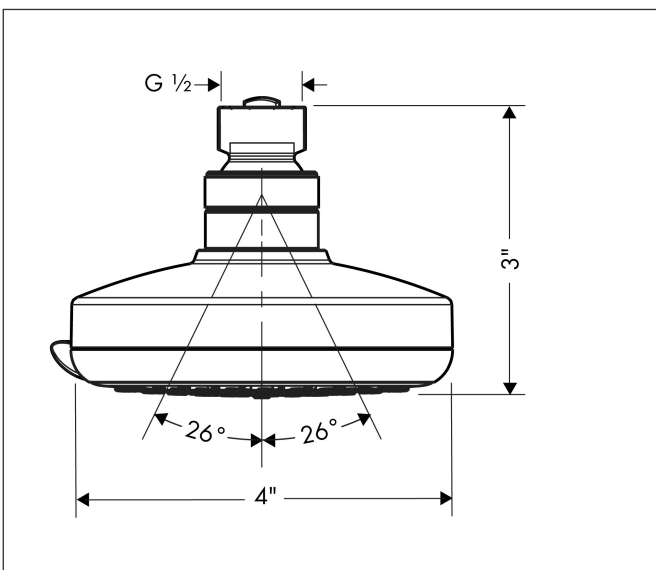

Brand hansgrohe
 Art. Name **Croma 100** Showerhead E 3-Jet, 2.5 GPM
 Art. Nr. 04071000
 Surface Chrome
 Pos. 1

Product Picture

Features

- Showerhead size: 100 mm
- Spray pattern: Rain, Massage spray, Shampoo spray
- Maximum flow rate (at 3 bar): 9.5 l/min
- Adjustment with shift on overhead shower
- 75 no-clog spray nozzles
- Spray disc surface: grey

Drawing

Technology

Spray Types