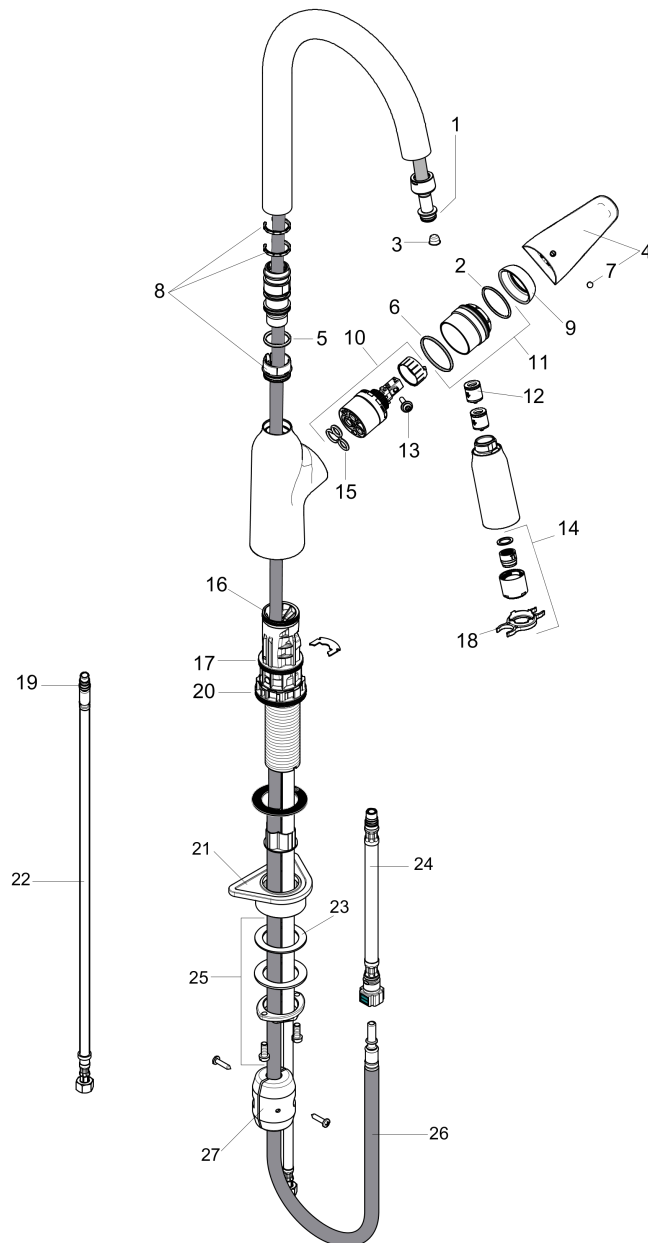

**Focus N**  
**HighArc Kitchen Faucet, 2-Spray Pull-Down, 1.75 GPM**  
 Finishes : **chrome** Part no. : **71800001**

**Description**

**Features**

- Swivel range 360°
- Laminar and needle spray
- Toggle spray diverter
- MagFit magnetic sprayhead docking
- Single-hole installation
- Flow: 1.75 GPM (6.6 L/Min)
- Ceramic cartridge
- 3/8" hoses
- Integrated double backflow prevention

**Item details**

List Price \$ 465.00

**Technology**

**Compliance**

**Product image**

**Scale drawing**

**Focus N**  
**HighArc Kitchen Faucet, 2-Spray Pull-Down, 1.75 GPM**  
 Finishes : **chrome** Part no. : **71800001**

## Focus N

HighArc Kitchen Faucet, 2-Spray Pull-Down, 1.75 GPM

Finishes : **chrome** Part no. : **71800001**

### Spare parts list

Year of production: >04/19

Pos.	Description	Part no.	Price	PU
1	O-ring 11x2	98127000	-	1
2	O-Ring 32x2	98193000	-	1
3	filter	97735000	-	1
4	handle	93344000	-	1
5	O-ring 21x2,5	98211000	-	1
6	O-ring 36x2	98156000	-	1
7	screw cover	96338000	-	1
8	set of lever collars	98365000	-	1
9	flange	97406000	-	1
10	cartridge, assy	92730000	-	1
11	nut	93346000	-	1
12	non return valve	93218000	-	1
13	locking screw for handle	95140000	-	1
14	spray former	93342000	-	1
15	seal	95008000	-	1
16	O-ring 30x1,5	98433000	-	1
17	O-ring 38x2	98396000	-	1
18	service tool	95910000	-	1
19	O-ring 6,6x1,6	93019000	-	1
20	O-ring 44x2,5	98162000	-	1
21	support	97523000	-	1
22	connection hose 35½" M8x0,75 3/8"	96316001	-	1
23	lever collar	97548000	-	1
24	connection hose 600 mm M10x1	95561000	-	1
25	fixing set (Ø 34)	93253000	-	1
26	hose 1,50 m	95507000	-	1
27	weight	92500000	-	1
a	handspray	93343001	-	1