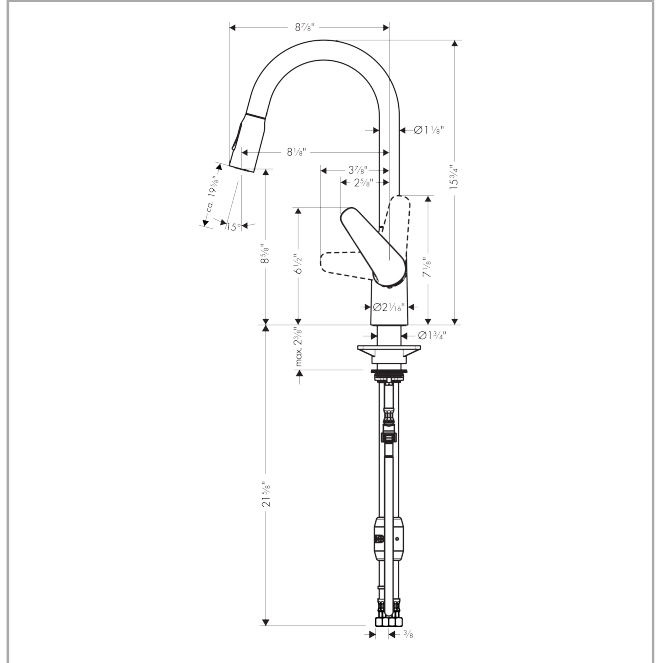

**Focus N**  
**HighArc Kitchen Faucet, 2-Spray Pull-Down, 1.75 GPM**  
 Finishes : **chrome** Part no. : **71800001**

**Description**

**Features**

- Swivel range 360°
- Laminar and needle spray
- Toggle spray diverter
- MagFit magnetic sprayhead docking
- Single-hole installation
- Flow: 1.75 GPM (6.6 L/Min)
- Ceramic cartridge
- 3/8" hoses
- Integrated double backflow prevention

**Item details**

List Price \$ 465.00

**Technology**

**Compliance**

**Product image**

**Scale drawing**

**Focus N**  
**HighArc Kitchen Faucet, 2-Spray Pull-Down, 1.75 GPM**  
 Finishes : **chrome** Part no. : **71800001**

## Focus N

HighArc Kitchen Faucet, 2-Spray Pull-Down, 1.75 GPM

Finishes : **chrome** Part no. : **71800001**

### Spare parts list

Year of production: >04/19

Pos.	Description	Part no.	Price	PU
1	O-ring 11x2	98127000	-	1
2	O-Ring 32x2	98193000	-	1
3	filter	97735000	-	1
4	handle	93344000	-	1
5	O-ring 21x2,5	98211000	-	1
6	O-ring 36x2	98156000	-	1
7	screw cover	96338000	-	1
8	set of lever collars	98365000	-	1
9	flange	97406000	-	1
10	cartridge, assy	92730000	-	1
11	nut	93346000	-	1
12	non return valve	93218000	-	1
13	locking screw for handle	95140000	-	1
14	spray former	93342000	-	1
15	seal	95008000	-	1
16	O-ring 30x1,5	98433000	-	1
17	O-ring 38x2	98396000	-	1
18	service tool	95910000	-	1
19	O-ring 6,6x1,6	93019000	-	1
20	O-ring 44x2,5	98162000	-	1
21	support	97523000	-	1
22	connection hose 35½" M8x0,75 3/8"	96316001	-	1
23	lever collar	97548000	-	1
24	connection hose 600 mm M10x1	95561000	-	1
25	fixing set (Ø 34)	93253000	-	1
26	hose 1,50 m	95507000	-	1
27	weight	92500000	-	1
a	handspray	93343001	-	1