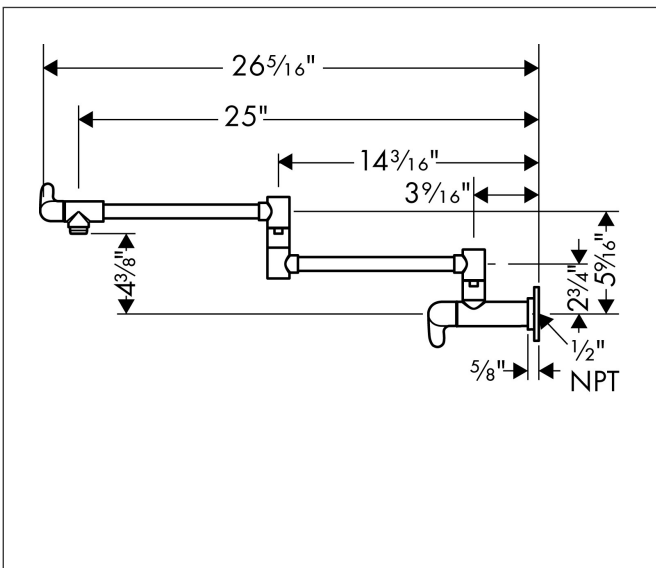

Brand hansgrohe
Art. Name **Allegro E** Pot Filler, Wall-Mounted
Art. Nr. 04059000
Surface Chrome
Pos. 1

Product Picture

Features

- Swivel range 180°
- Aerated spray
- Wall-mounted
- For cold water connection
- Maximum flow rate (at 3 bar): 9.5 l/min
- Ceramic valves 90°
- 1/2" NPT

Drawing

Spray Types