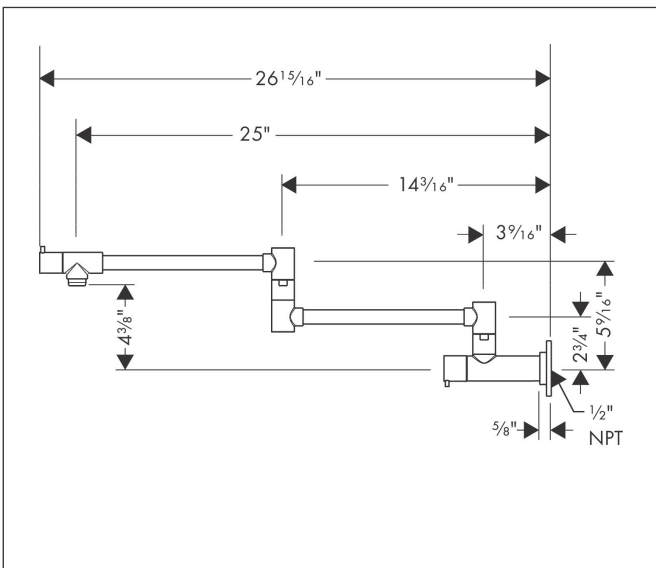

Brand hansgrohe
Art. Name **Talis S** Pot Filler, Wall-Mounted
Art. Nr. 04057000
Surface Chrome
Pos. 1

Product Picture

Features

- Swivel range 180°
- Aerated spray
- Wall-mounted
- For cold water connection
- Maximum flow rate (at 3 bar): 9.5 l/min
- Ceramic valves 90°
- 1/2" NPT

Drawing

Spray Types