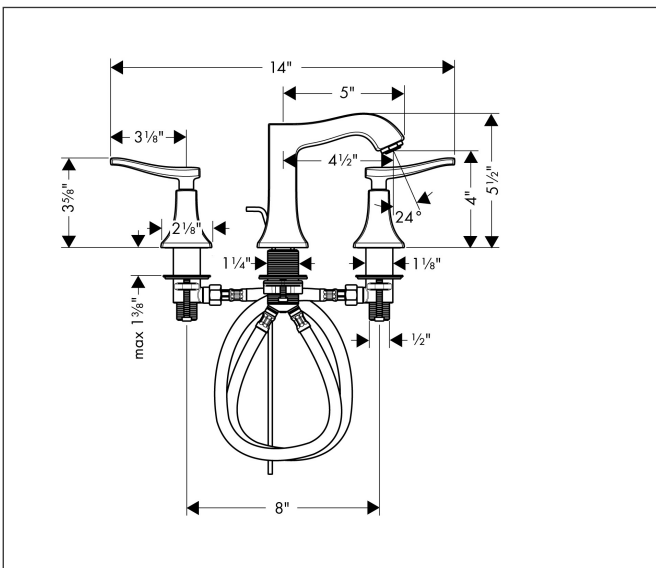

Brand hansgrohe
Art. Name **Metris C** Widespread Faucet 100 with Pop-Up Drain, 1.2 GPM
Art. Nr. 31073001
Surface Chrome
Pos. 1

Product Picture

Features

- Handle design: lever handle
- Spray pattern: aerated spray
- Maximum flow rate (at 3 bar): 4.5 l/min
- Ceramic valves hot/cold 90°
- Pop-up drain G 1

Drawing

Technology