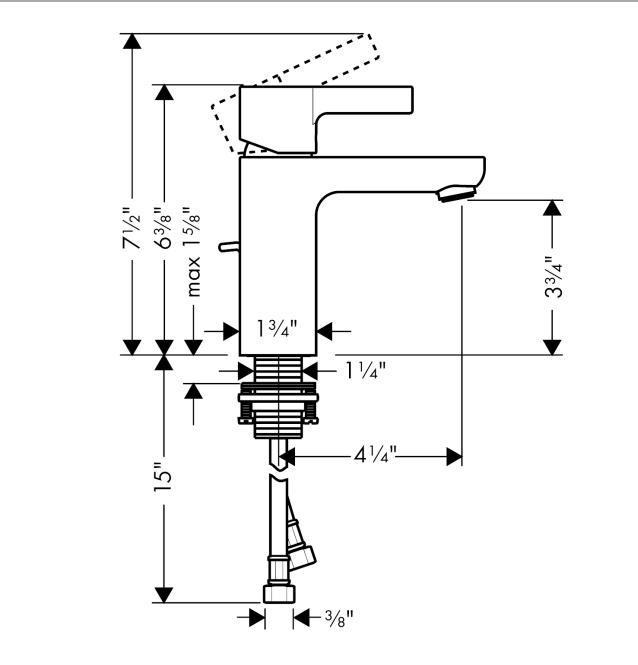

**Metris S**  
**Single-Hole Faucet 100 with Pop-Up Drain, 1.2 GPM**  
 Finishes : **chrome** Part no. : **31060001**

**Description**

**Features**

- Aerated spray
- Flow: 1.2 GPM (4.5 L/Min)
- Ceramic cartridge
- Includes pop-up drain

**Item details**

List Price \$ 366.00

**Technology**

**Compliance**

**Product image**

**Scale drawing**

**Metris S**  
**Single-Hole Faucet 100 with Pop-Up Drain, 1.2 GPM**  
 Finishes : **chrome** Part no. : **31060001**

Exploded drawing

Year of production: >07/16

**Metris S**

**Single-Hole Faucet 100 with Pop-Up Drain, 1.2 GPM**

Finishes : **chrome** Part no. : **31060001**

**Spare parts list**

Year of production: >07/16

Pos.	Description	Part no.	Price	PU
1	screw cover	96338000	-	1
2	nut	97209000	-	1
3	cartridge, assy	95646001	-	1
4	seal	95008000	-	1
5	O-Ring 30x2	98186000	-	1
6	aerator M24x1 (4,5 l/min)	92877000	-	1
7	fixing set (Ø 32)	13961000	-	1
8	connection hose 18½" M8x0,75 3/8"	96321001	-	1
9	pull rod	96657000	-	1
a	pop up waste	88509000	-	1
b	flange	97406000	-	1
c	handle	31093000	-	1