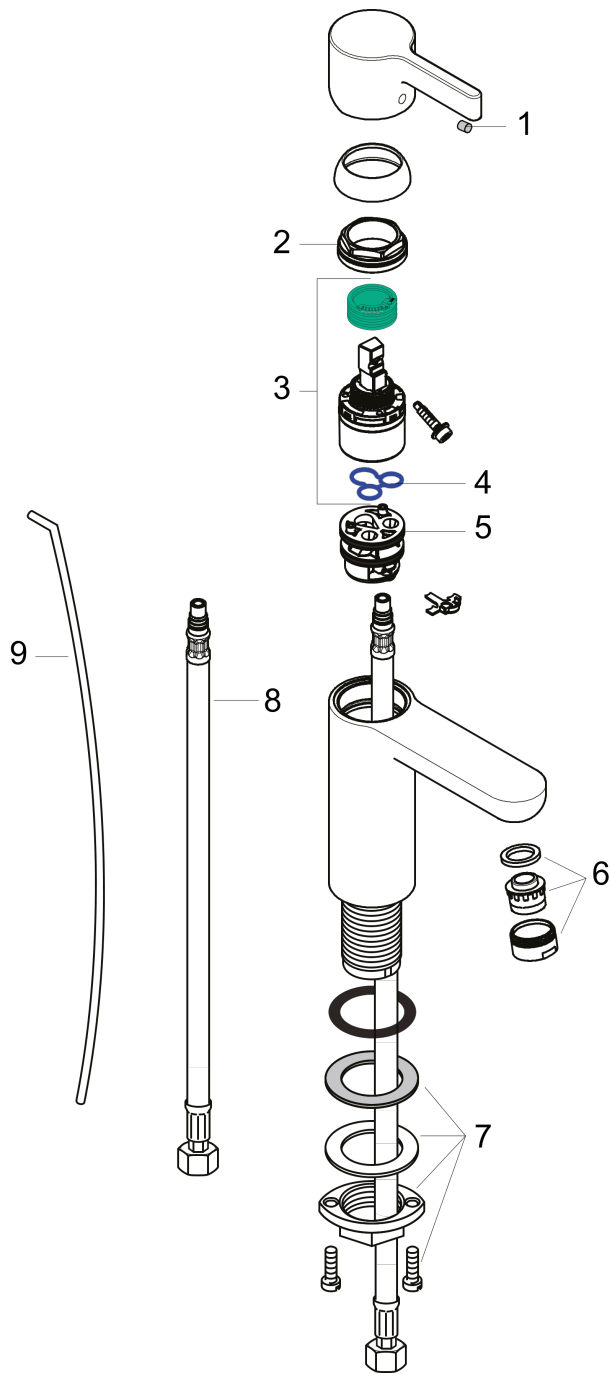

**Metris S**  
**Single-Hole Faucet 100 with Pop-Up Drain, 1.2 GPM**  
 Finishes : **chrome** Part no. : **31060001**

**Description**

**Features**

- Aerated spray
- Flow: 1.2 GPM (4.5 L/Min)
- Ceramic cartridge
- Includes pop-up drain

**Item details**

List Price \$ 366.00

**Technology**

**Compliance**

**Product image**

**Scale drawing**

**Metris S**  
**Single-Hole Faucet 100 with Pop-Up Drain, 1.2 GPM**  
 Finishes : **chrome** Part no. : **31060001**

Exploded drawing

Year of production: >07/16

**Metris S**

**Single-Hole Faucet 100 with Pop-Up Drain, 1.2 GPM**

Finishes : **chrome** Part no. : **31060001**

**Spare parts list**

Year of production: >07/16

Pos.	Description	Part no.	Price	PU
1	screw cover	96338000	-	1
2	nut	97209000	-	1
3	cartridge, assy	95646001	-	1
4	seal	95008000	-	1
5	O-Ring 30x2	98186000	-	1
6	aerator M24x1 (4,5 l/min)	92877000	-	1
7	fixing set (Ø 32)	13961000	-	1
8	connection hose 18½" M8x0,75 3/8"	96321001	-	1
9	pull rod	96657000	-	1
a	pop up waste	88509000	-	1
b	flange	97406000	-	1
c	handle	31093000	-	1