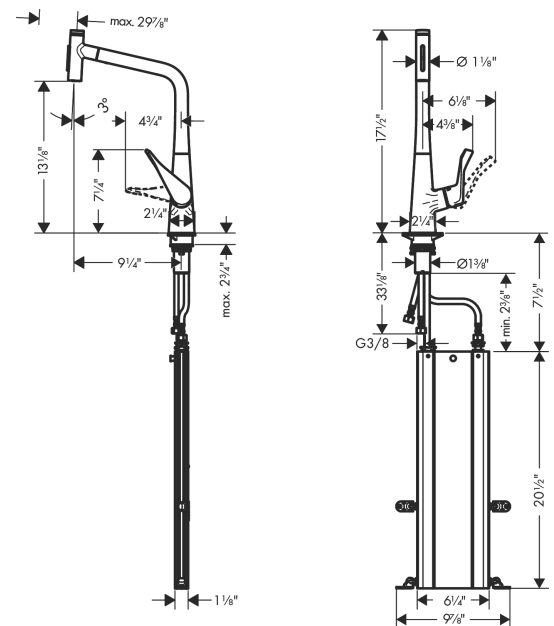

**Metris Select**  
**HighArc Kitchen Faucet, 2-Spray Pull-Out with sBox, 1.75 GPM**  
 Finishes : **chrome** Part no. : **73816001**

**Description**

**Features**

- Swivel range 110° / 150°
- Laminar and needle spray
- Toggle spray diverter
- Select button provides convenient start/stop of the water flow at the sprayhead
- MagFit magnetic sprayhead docking
- Single-hole installation
- Flow: 1.75 GPM (6.6 L/Min)
- Ceramic cartridge
- 3/8" hoses
- Integrated double backflow prevention
- Hose box: sBox for smooth, protected hose guidance in the cabinet; extension length up to 30" (76cm)

**Item details**

List Price \$ 768.00

**Technology**

**Compliance**

**Product image**

**Scale drawing**

**Metris Select**  
**HighArc Kitchen Faucet, 2-Spray Pull-Out with sBox, 1.75 GPM**  
 Finishes : **chrome**    Part no. : **73816001**

## Metris Select

HighArc Kitchen Faucet, 2-Spray Pull-Out with sBox, 1.75 GPM

Finishes : **chrome** Part no. : **73816001**