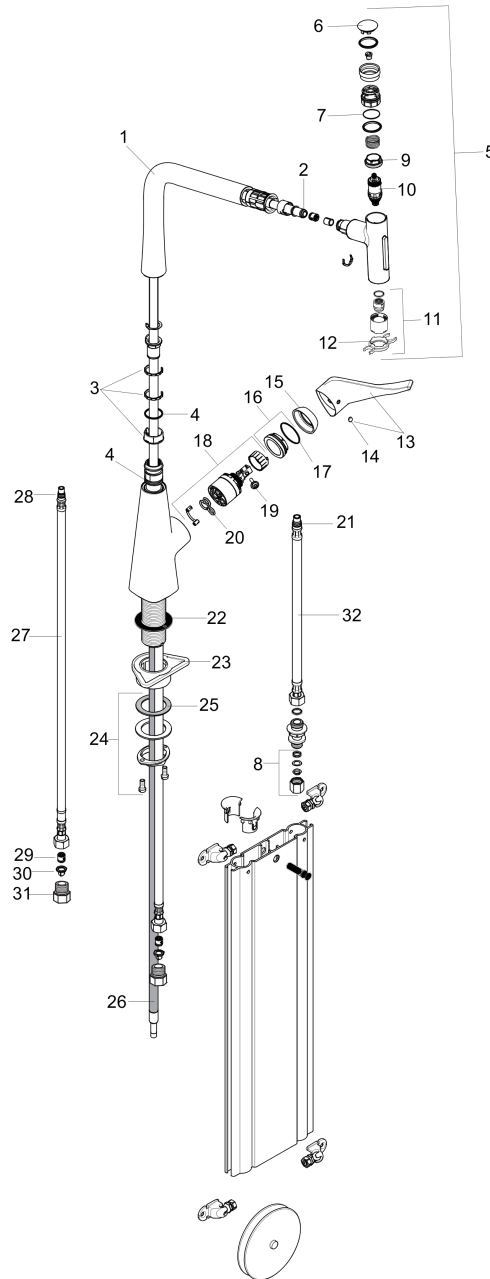

**Metris Select**  
**HighArc Kitchen Faucet, 2-Spray Pull-Out with sBox, 1.75 GPM**  
 Finishes : **chrome** Part no. : **73816001**

**Description**

**Features**

- Swivel range 110° / 150°
- Laminar and needle spray
- Toggle spray diverter
- Select button provides convenient start/stop of the water flow at the sprayhead
- MagFit magnetic sprayhead docking
- Single-hole installation
- Flow: 1.75 GPM (6.6 L/Min)
- Ceramic cartridge
- 3/8" hoses
- Integrated double backflow prevention
- Hose box: sBox for smooth, protected hose guidance in the cabinet; extension length up to 30" (76cm)

**Item details**

List Price \$ 768.00

**Technology**

**Compliance**

**Product image**

**Scale drawing**

**Metris Select**  
**HighArc Kitchen Faucet, 2-Spray Pull-Out with sBox, 1.75 GPM**  
 Finishes : **chrome**    Part no. : **73816001**

Exploded drawing

Year of production: >07/19

### Spare parts list

Year of production: >07/19

Pos.	Description	Part no.	Price	PU
1	spout cpl.	92736000	-	1
2	O-ring 8x2	98112000	-	1
3	set of lever collars	98365000	-	1
4	O-ring 21x2,5	98211000	-	1
5	handspray	93411001	-	1
6	cover	92566000	-	1
7	O-Ring 14x1,5	98201000	-	1
8	squeezing connection	96099000	-	1
9	nut	92567000	-	1
10	shut off unit	98463000	-	1
11	spray former	93342000	-	1
12	service tool	95910000	-	1
13	handle	98455000	-	1
14	screw cover	96338000	-	1
15	flange	95498000	-	1
16	nut	97209000	-	1
17	O-Ring 32x2	98193000	-	1
18	cartridge, assy	92730000	-	1
19	locking screw for handle	95140000	-	1
20	seal	95008000	-	1
21	O-ring 8x1,75	97827000	-	1
22	seal	92582000	-	1
23	support	97523000	-	1
24	fixing set (Ø 34)	95049000	-	1
25	lever collar	97548000	-	1
26	hose	93188000	-	1
27	connection hose 900 mm M8x0,75 G3/8	95372000	-	1
28	O-ring 7x1,5	98422000	-	1
29	non return valve DW 10	96456000	-	1
30	filter packing	95291000	-	1
31	adapter for connection hose	88802000	-	1
32	connection hose 450 mm M10x1 G3/8	96507000	-	1
a	extension set	43333000	-	1