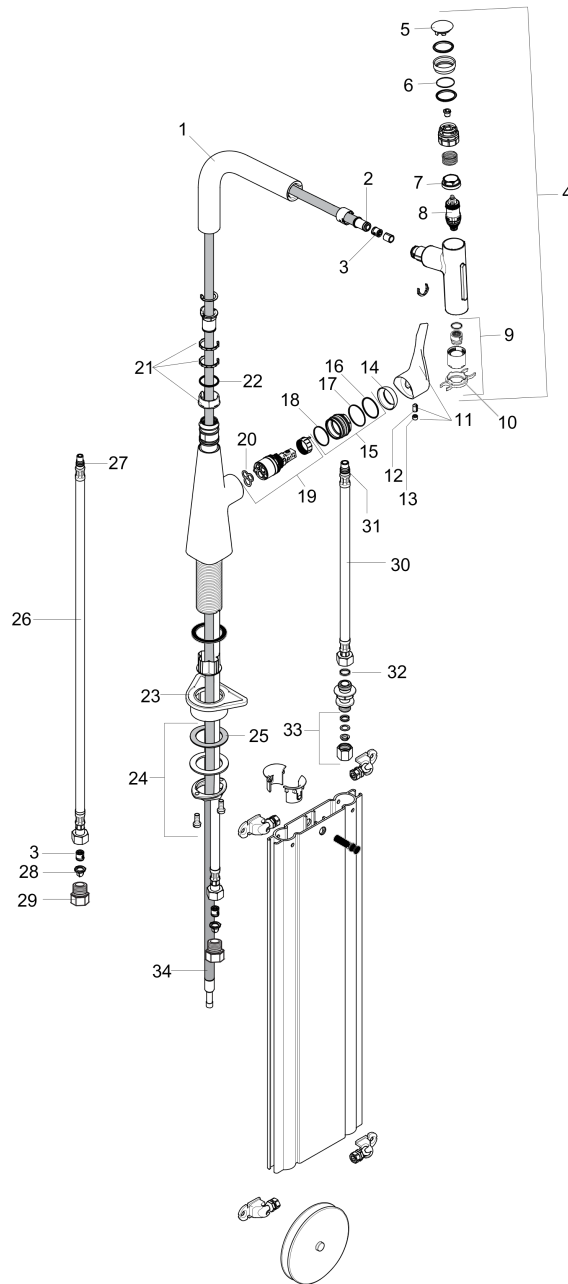

Metris Select
Prep Kitchen Faucet, 2-Spray Pull-Out with sBox, 1.75 GPM
 Finishes : **chrome** Part no. : **73817001**

Description

Features

- Swivel range 110° / 150°
- Laminar and needle spray
- Toggle spray diverter
- Select button provides convenient start/stop of the water flow at the sprayhead
- MagFit magnetic sprayhead docking
- Single-hole installation
- Flow: 1.75 GPM (6.6 L/Min)
- Ceramic cartridge
- 3/8" hoses
- Integrated double backflow prevention
- Hose box: sBox for smooth, protected hose guidance in the cabinet; extension length up to 30" (76cm)

Year of production: >07/19

Metris Select

Prep Kitchen Faucet, 2-Spray Pull-Out with sBox, 1.75 GPM

Finishes : **chrome** Part no. : **73817001**

Spare parts list

Year of production: >07/19

Pos.	Description	Part no.	Price	PU
1	spout cpl.	93175000	-	1
2	O-ring 8x2	98112000	-	1
3	non return valve DW 10	96456000	-	1
4	handspray	93412001	-	1
5	cover	92566000	-	1
6	O-Ring 14x1,5	98201000	-	1
7	nut	92567000	-	1
8	shut off unit	98463000	-	1
9	spray former	93342000	-	1
10	service tool	95910000	-	1
11	handle	93170000	-	1
12	hollow set screw M6x10 DIN 916	96029000	-	1
13	screw cover	95704000	-	1
14	flange	95493000	-	1
15	nut	98864000	-	1
16	O-ring 23x2	98398000	-	1
17	O-ring 27x1,5	92527000	-	1
18	O-ring 25x1,5	98146000	-	1
19	cartridge, assy	97685000	-	1
20	seal	98865000	-	1
21	set of lever collars	98365000	-	1
22	O-ring 21x2,5	98211000	-	1
23	support	97523000	-	1
24	fixing set (Ø 34)	95049000	-	1
25	lever collar	97548000	-	1
26	connection hose 900 mm M8x0,75 G3/8	95372000	-	1
27	O-ring 7x1,5	98422000	-	1
28	filter packing	95291000	-	1
29	adapter for connection hose	88802000	-	1
30	connection hose 450 mm M10x1 G3/8	96507000	-	1
31	O-ring 8x1,75	97827000	-	1
32	sealing set	95581000	-	1
33	squeezing connection	96099000	-	1
34	hose 1,50 m	92569000	-	1
a	extension set	43333000	-	1