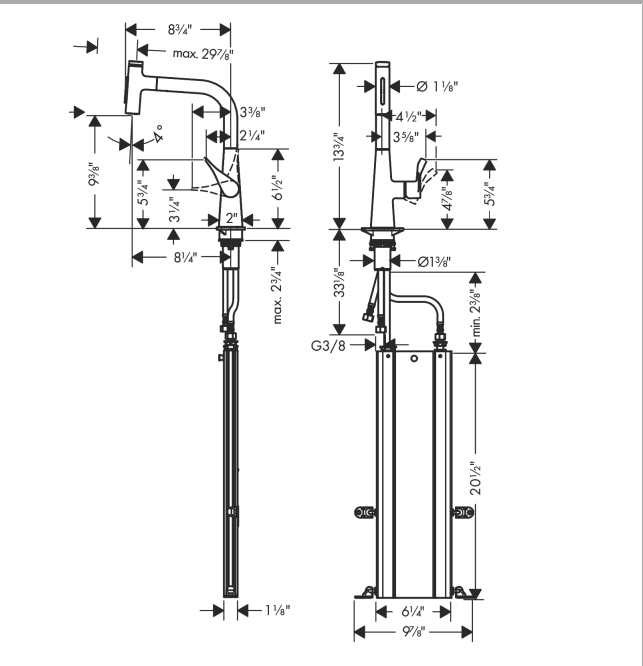

Scale drawing