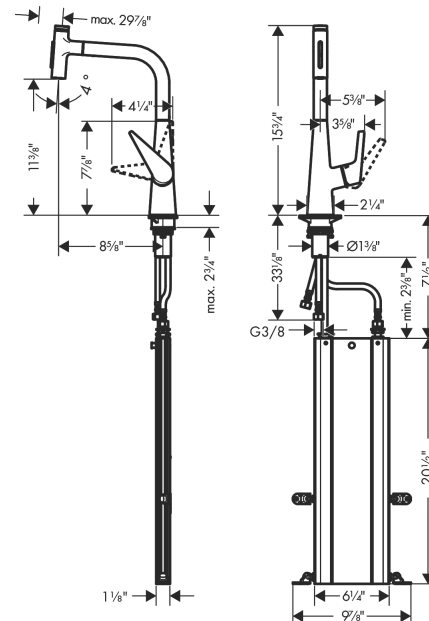

#### Features

- Swivel range 110° / 150°
- Laminar and needle spray
- Toggle spray diverter
- Select button provides convenient start/stop of the water flow at the sprayhead
- MagFit magnetic sprayhead docking
- Single-hole installation
- Flow: 1.75 GPM (6.6 L/Min)
- Ceramic cartridge
- 3/8" hoses
- Integrated double backflow prevention
- Hose box: sBox for smooth, protected hose guidance in the cabinet; extension length up to 30" (76cm)

### Scale drawing

**Talis Select S**  
**HighArc Kitchen Faucet, 2-Spray Pull-Out with sBox, 1.75 GPM**  
 Finishes : **chrome** Part no. : **73867001**

Exploded drawing

Year of production: >07/19