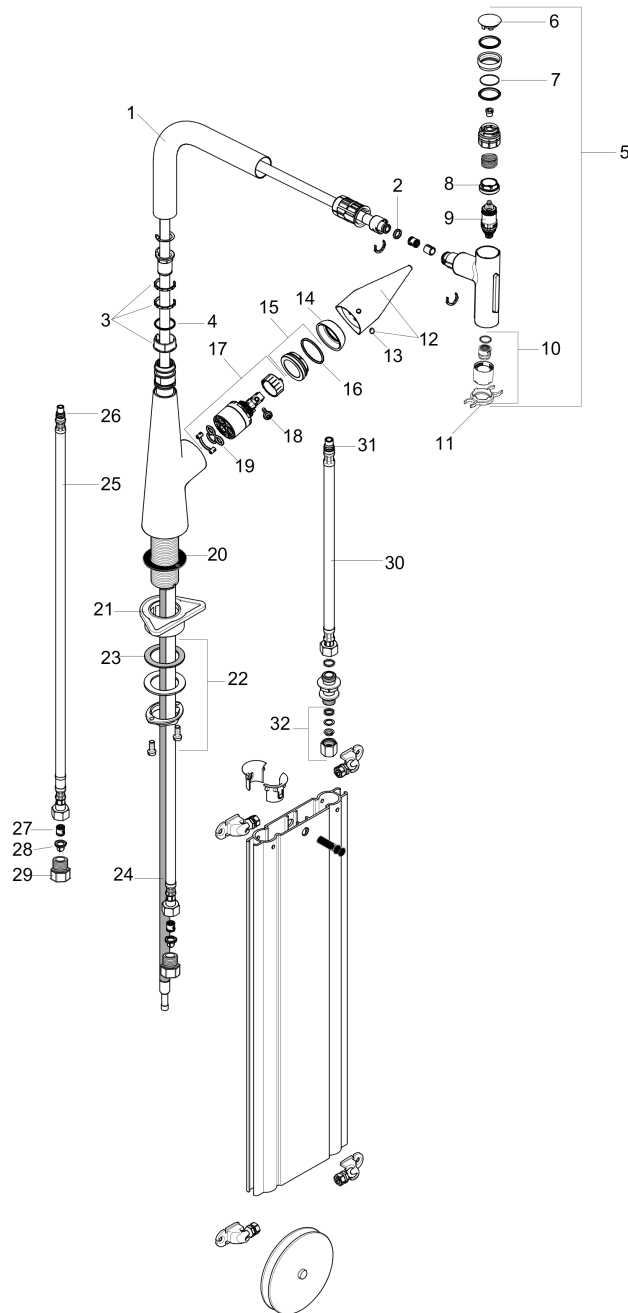

#### Features

- Swivel range 110° / 150°
- Laminar and needle spray
- Toggle spray diverter
- Select button provides convenient start/stop of the water flow at the sprayhead
- MagFit magnetic sprayhead docking
- Single-hole installation
- Flow: 1.75 GPM (6.6 L/Min)
- Ceramic cartridge
- 3/8" hoses
- Integrated double backflow prevention
- Hose box: sBox for smooth, protected hose guidance in the cabinet; extension length up to 30" (76cm)

### Scale drawing

**Talis Select S**  
**HighArc Kitchen Faucet, 2-Spray Pull-Out with sBox, 1.75 GPM**  
 Finishes : **chrome** Part no. : **73867001**

Exploded drawing

Year of production: >07/19

## Talis Select S

HighArc Kitchen Faucet, 2-Spray Pull-Out with sBox, 1.75 GPM

Finishes : **chrome** Part no. : **73867001**

### Spare parts list

Year of production: >07/19

Pos.	Description	Part no.	Price	PU
1	spout cpl.	92583000	-	1
2	O-ring 8x2	98112000	-	1
3	set of lever collars	98365000	-	1
4	O-ring 21x2,5	98211000	-	1
5	handspray	93412001	-	1
6	cover	92566000	-	1
7	O-Ring 14x1,5	98201000	-	1
8	nut	92567000	-	1
9	shut off unit	98463000	-	1
10	spray former	93342000	-	1
11	service tool	95910000	-	1
12	handle	92581000	-	1
13	screw cover	96338000	-	1
14	flange	95498000	-	1
15	nut	97209000	-	1
16	O-Ring 32x2	98193000	-	1
17	cartridge, assy	92730000	-	1
18	locking screw for handle	95140000	-	1
19	seal	95008000	-	1
20	seal	92582000	-	1
21	support	97523000	-	1
22	fixing set (Ø 34)	95049000	-	1
23	lever collar	97548000	-	1
24	hose 1,50 m	92569000	-	1
25	connection hose 900 mm M8x0,75 G3/8	95372000	-	1
26	O-ring 7x1,5	98422000	-	1
27	non return valve DW 10	96456000	-	1
28	filter packing	95291000	-	1
29	adapter for connection hose	88802000	-	1
30	connection hose 450 mm M10x1 G3/8	96507000	-	1
31	O-ring 8x1,75	97827000	-	1
32	squeezing connection	96099000	-	1
a	extension set	43333000	-	1