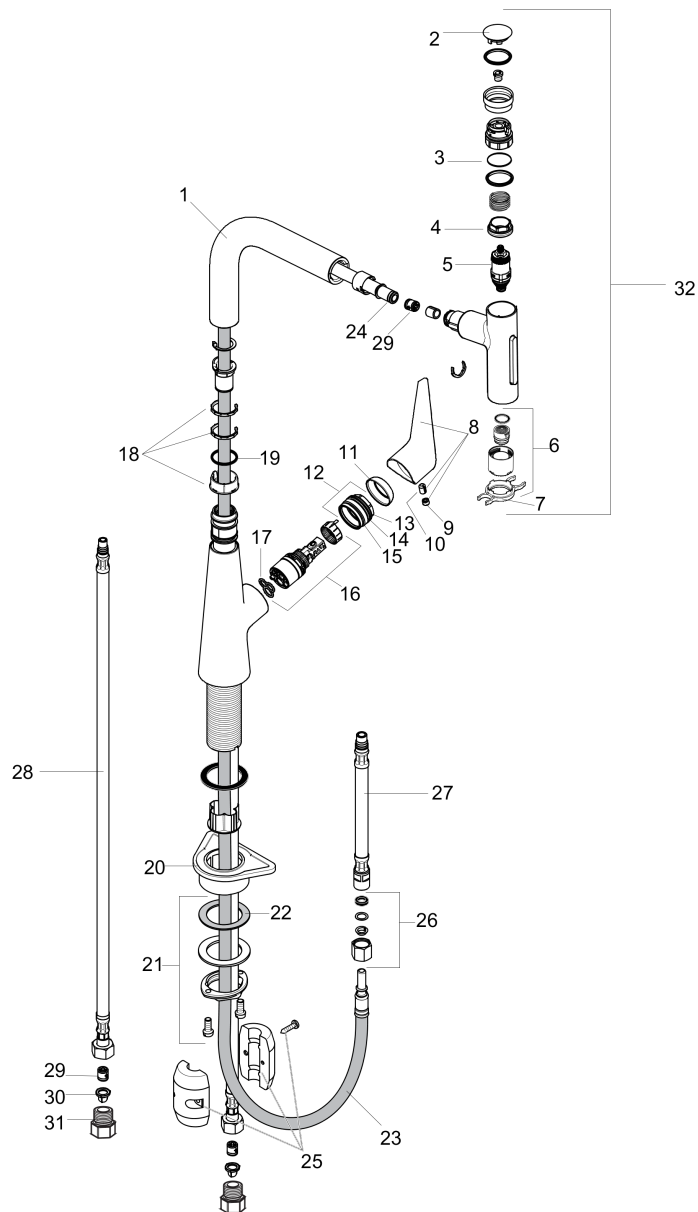

Year of production: >04/19

Talis Select S
Prep Kitchen Faucet, 2-Spray Pull-Out, 1.75 GPM
 Finishes : **chrome** Part no. : **72824001**

Spare parts list

Year of production: >04/19

| Pos. | Description | Part no. | Price | PU |
|------|-------------------------------------|----------|-------|----|
| 1 | spout cpl. | 93175000 | - | 1 |
| 2 | cover | 92566000 | - | 1 |
| 3 | O-Ring 14x1,5 | 98201000 | - | 1 |
| 4 | shut off unit | 98463000 | - | 1 |
| 5 | spray former | 93342001 | - | 1 |
| 6 | service tool | 95910000 | - | 1 |
| 7 | handle | 93148000 | - | 1 |
| 8 | screw cover | 95704000 | - | 1 |
| 9 | hollow set screw M6x10 DIN 916 | 96029000 | - | 1 |
| 10 | flange | 98863000 | - | 1 |
| 11 | nut | 98864000 | - | 1 |
| 12 | O-ring 23x2 | 98398000 | - | 1 |
| 13 | O-ring 27x1,5 | 92527000 | - | 1 |
| 14 | O-ring 25x1,5 | 98146000 | - | 1 |
| 15 | cartridge, assy | 97685000 | - | 1 |
| 16 | seal | 98865000 | - | 1 |
| 17 | set of lever collars | 98365000 | - | 1 |
| 18 | O-ring 21x2,5 | 98211000 | - | 1 |
| 19 | support | 97523000 | - | 1 |
| 20 | fixing set (Ø 34) | 95049000 | - | 1 |
| 21 | lever collar | 97548000 | - | 1 |
| 22 | hose 1,50 m | 92569000 | - | 1 |
| 23 | O-ring 8x2 | 98112000 | - | 1 |
| 24 | weight | 92500000 | - | 1 |
| 25 | squeezing connection | 96099000 | - | 1 |
| 26 | connection hose 600 mm M10x1 | 92568000 | - | 1 |
| 27 | connection hose 900 mm M8x0,75 G3/8 | 95372000 | - | 1 |
| 28 | non return valve DW 10 | 96456000 | - | 1 |
| 29 | filter packing | 95291000 | - | 1 |
| 30 | adapter for connection hose | 88802000 | - | 1 |
| 31 | handspray | 93410001 | - | 1 |