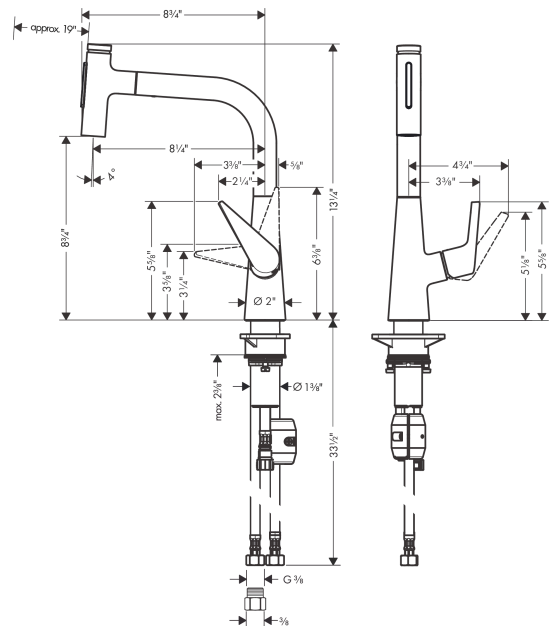

Item details

List Price \$ 593.00

Technology

Compliance

Product image

Scale drawing

Talis Select S
Prep Kitchen Faucet, 2-Spray Pull-Out, 1.75 GPM
 Finishes : **chrome** Part no. : **72824001**

Exploded drawing

Year of production: >04/19

Talis Select S
Prep Kitchen Faucet, 2-Spray Pull-Out, 1.75 GPM
 Finishes : **chrome** Part no. : **72824001**

Spare parts list

Year of production: >04/19

| Pos. | Description | Part no. | Price | PU |
|------|-------------------------------------|----------|-------|----|
| 1 | spout cpl. | 93175000 | - | 1 |
| 2 | cover | 92566000 | - | 1 |
| 3 | O-Ring 14x1,5 | 98201000 | - | 1 |
| 4 | shut off unit | 98463000 | - | 1 |
| 5 | spray former | 93342001 | - | 1 |
| 6 | service tool | 95910000 | - | 1 |
| 7 | handle | 93148000 | - | 1 |
| 8 | screw cover | 95704000 | - | 1 |
| 9 | hollow set screw M6x10 DIN 916 | 96029000 | - | 1 |
| 10 | flange | 98863000 | - | 1 |
| 11 | nut | 98864000 | - | 1 |
| 12 | O-ring 23x2 | 98398000 | - | 1 |
| 13 | O-ring 27x1,5 | 92527000 | - | 1 |
| 14 | O-ring 25x1,5 | 98146000 | - | 1 |
| 15 | cartridge, assy | 97685000 | - | 1 |
| 16 | seal | 98865000 | - | 1 |
| 17 | set of lever collars | 98365000 | - | 1 |
| 18 | O-ring 21x2,5 | 98211000 | - | 1 |
| 19 | support | 97523000 | - | 1 |
| 20 | fixing set (Ø 34) | 95049000 | - | 1 |
| 21 | lever collar | 97548000 | - | 1 |
| 22 | hose 1,50 m | 92569000 | - | 1 |
| 23 | O-ring 8x2 | 98112000 | - | 1 |
| 24 | weight | 92500000 | - | 1 |
| 25 | squeezing connection | 96099000 | - | 1 |
| 26 | connection hose 600 mm M10x1 | 92568000 | - | 1 |
| 27 | connection hose 900 mm M8x0,75 G3/8 | 95372000 | - | 1 |
| 28 | non return valve DW 10 | 96456000 | - | 1 |
| 29 | filter packing | 95291000 | - | 1 |
| 30 | adapter for connection hose | 88802000 | - | 1 |
| 31 | handspray | 93410001 | - | 1 |