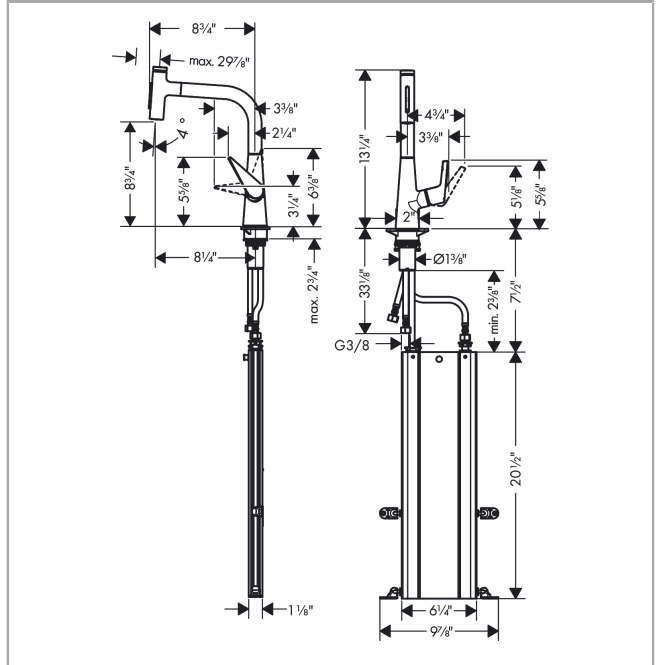

Talis Select S
Prep Kitchen Faucet, 2-Spray Pull-Out with sBox, 1.75 GPM
 Finishes : **chrome** Part no. : **73868001**

Description

Features

- Swivel range 110° / 150°
- Laminar and needle spray
- Toggle spray diverter
- Select button provides convenient start/stop of the water flow at the sprayhead
- MagFit magnetic sprayhead docking
- Single-hole installation
- Flow: 1.75 GPM (6.6 L/Min)
- Ceramic cartridge
- 3/8" hoses
- Integrated double backflow prevention

Item details

List Price \$ 646.00

Technology

Compliance

Product image

Scale drawing

Talis Select S
Prep Kitchen Faucet, 2-Spray Pull-Out with sBox, 1.75 GPM
 Finishes : **chrome** Part no. : **73868001**

Exploded drawing

Year of production: >07/19

Talis Select S
Prep Kitchen Faucet, 2-Spray Pull-Out with sBox, 1.75 GPM
 Finishes : **chrome** Part no. : **73868001**

Spare parts list

Year of production: >07/19

Pos.	Description	Part no.	Price	PU
1	spout cpl.	93175000	-	1
2	O-ring 8x2	98112000	-	1
3	non return valve DW 10	96456000	-	1
4	set of lever collars	98365000	-	1
5	O-ring 21x2,5	98211000	-	1
6	handspray	93412001	-	1
7	cover	92566000	-	1
8	O-Ring 14x1,5	98201000	-	1
9	nut	92567000	-	1
10	shut off unit	98463000	-	1
11	spray former	93342000	-	1
12	service tool	95910000	-	1
13	handle	93148000	-	1
14	flange	98863000	-	1
15	nut	98864000	-	1
16	O-ring 23x2	98398000	-	1
17	O-ring 27x1,5	92527000	-	1
18	O-ring 25x1,5	98146000	-	1
19	cartridge, assy	97685000	-	1
20	seal	98865000	-	1
21	support	97523000	-	1
22	lever collar	97548000	-	1
23	fixing set (Ø 34)	95049000	-	1
24	connection hose 900 mm M8x0,75 G3/8	95372000	-	1
25	O-ring 7x1,5	98422000	-	1
26	filter packing	95291000	-	1
27	connection hose 450 mm M10x1 G3/8	96507000	-	1
28	O-ring 8x1,75	97827000	-	1
29	sealing set	95581000	-	1
30	squeezing connection	96099000	-	1
a	extension set	43333000	-	1
b	adapter for connection hose	88802000	-	1