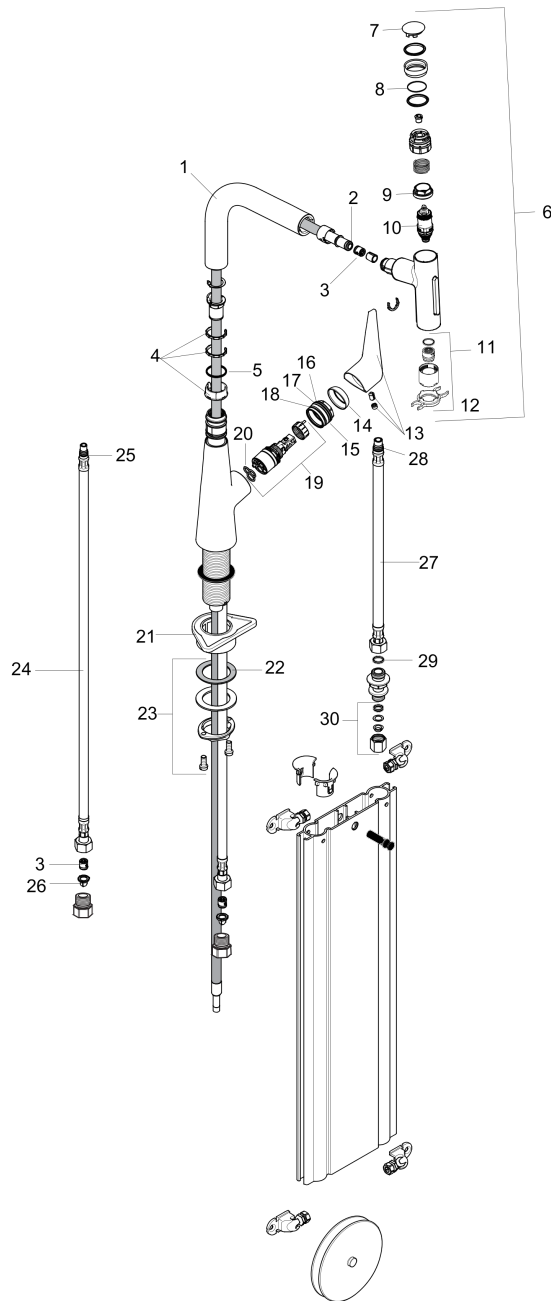

Talis Select S
Prep Kitchen Faucet, 2-Spray Pull-Out with sBox, 1.75 GPM
 Finishes : **chrome** Part no. : **73868001**

Description

Features

- Swivel range 110° / 150°
- Laminar and needle spray
- Toggle spray diverter
- Select button provides convenient start/stop of the water flow at the sprayhead
- MagFit magnetic sprayhead docking
- Single-hole installation
- Flow: 1.75 GPM (6.6 L/Min)
- Ceramic cartridge
- 3/8" hoses
- Integrated double backflow prevention

Item details

List Price \$ 646.00

Technology

Compliance

Product image

Scale drawing

Talis Select S
Prep Kitchen Faucet, 2-Spray Pull-Out with sBox, 1.75 GPM
 Finishes : **chrome** Part no. : **73868001**

Exploded drawing

Year of production: >07/19

Talis Select S
Prep Kitchen Faucet, 2-Spray Pull-Out with sBox, 1.75 GPM
 Finishes : **chrome** Part no. : **73868001**

Spare parts list

Year of production: >07/19

Pos.	Description	Part no.	Price	PU
1	spout cpl.	93175000	-	1
2	O-ring 8x2	98112000	-	1
3	non return valve DW 10	96456000	-	1
4	set of lever collars	98365000	-	1
5	O-ring 21x2,5	98211000	-	1
6	handspray	93412001	-	1
7	cover	92566000	-	1
8	O-Ring 14x1,5	98201000	-	1
9	nut	92567000	-	1
10	shut off unit	98463000	-	1
11	spray former	93342000	-	1
12	service tool	95910000	-	1
13	handle	93148000	-	1
14	flange	98863000	-	1
15	nut	98864000	-	1
16	O-ring 23x2	98398000	-	1
17	O-ring 27x1,5	92527000	-	1
18	O-ring 25x1,5	98146000	-	1
19	cartridge, assy	97685000	-	1
20	seal	98865000	-	1
21	support	97523000	-	1
22	lever collar	97548000	-	1
23	fixing set (Ø 34)	95049000	-	1
24	connection hose 900 mm M8x0,75 G3/8	95372000	-	1
25	O-ring 7x1,5	98422000	-	1
26	filter packing	95291000	-	1
27	connection hose 450 mm M10x1 G3/8	96507000	-	1
28	O-ring 8x1,75	97827000	-	1
29	sealing set	95581000	-	1
30	squeezing connection	96099000	-	1
a	extension set	43333000	-	1
b	adapter for connection hose	88802000	-	1